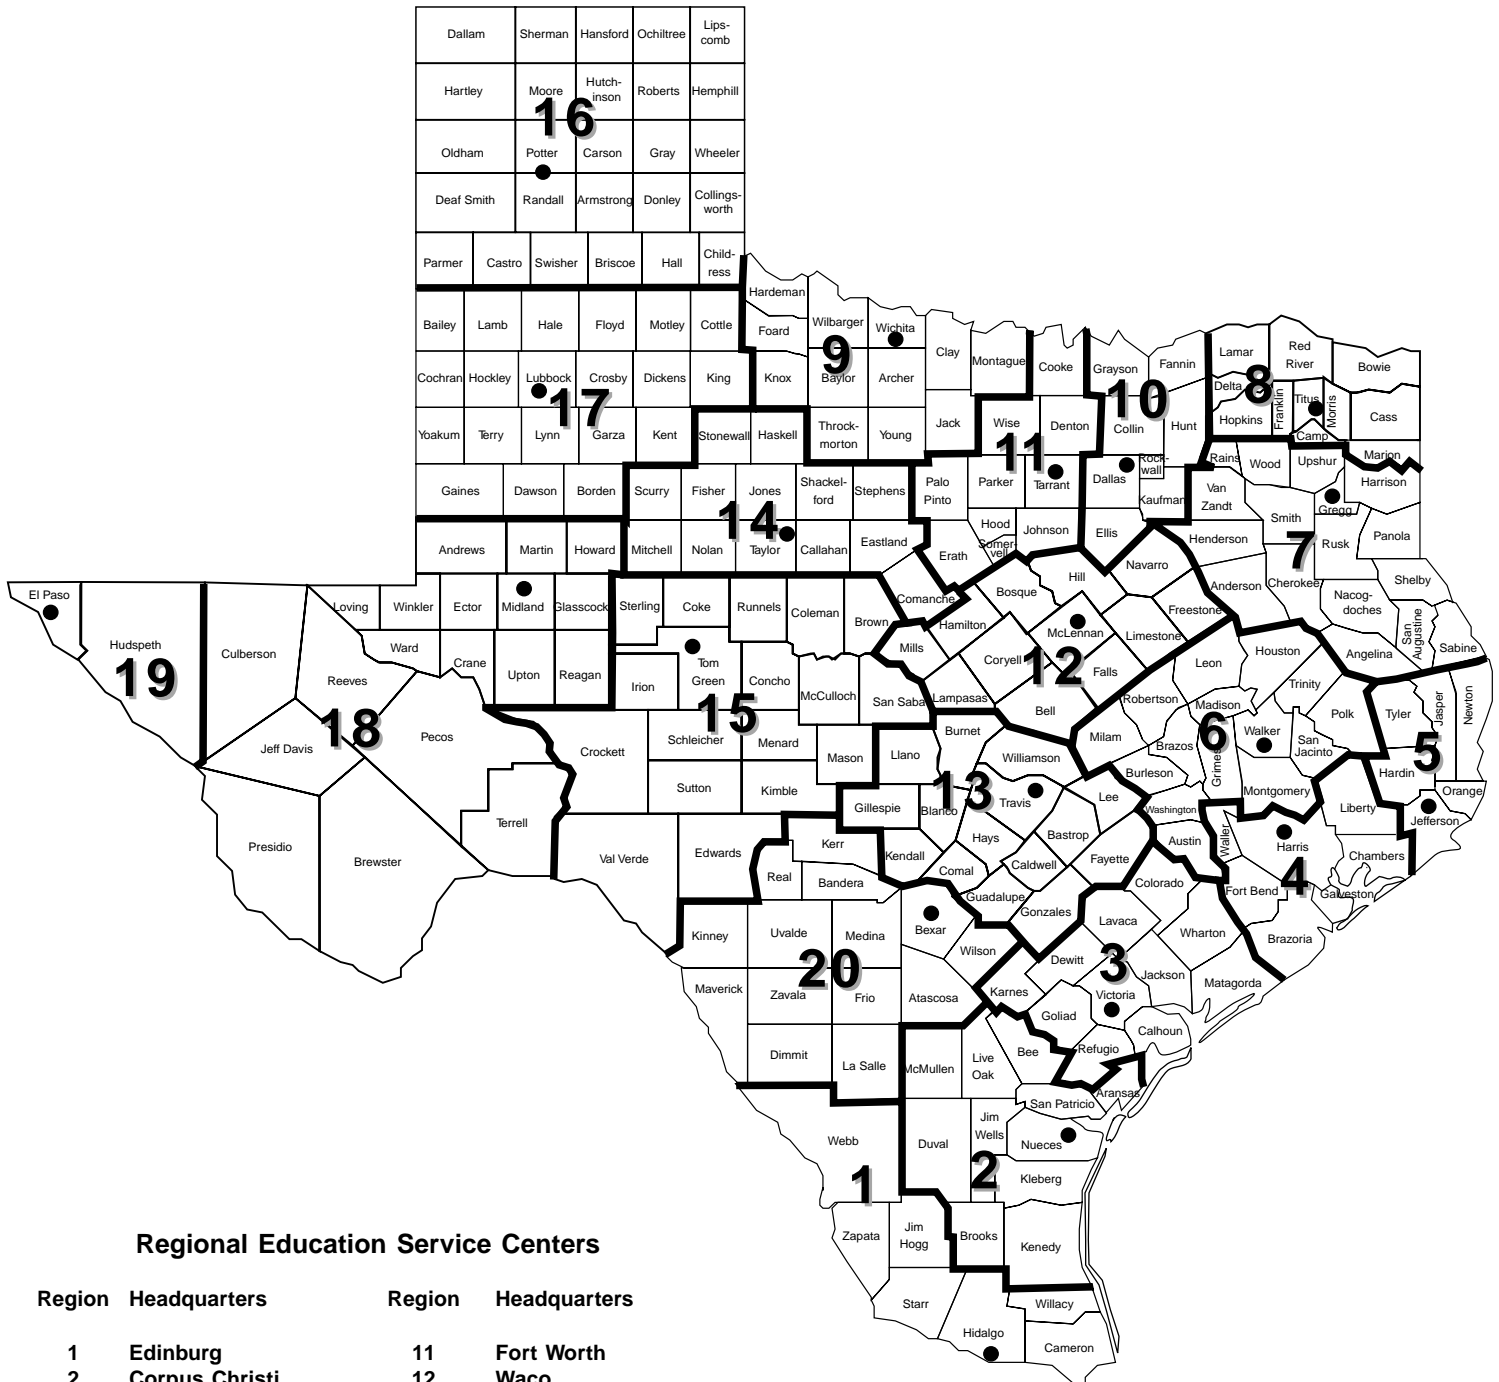

Regional Education Service Centers

Regional Education Service Centers

Region	Headquarters	Region	Headquarters
1	Edinburg	11	Fort Worth
2	Corpus Christi	12	Waco
3	Victoria	13	Austin
4	Houston	14	Abilene
5	Beaumont	15	San Angelo
6	Huntsville	16	Amarillo
7	Kilgore	17	Lubbock
8	Mount Pleasant	18	Midland
9	Wichita Falls	19	El Paso
10	Richardson	20	San Antonio