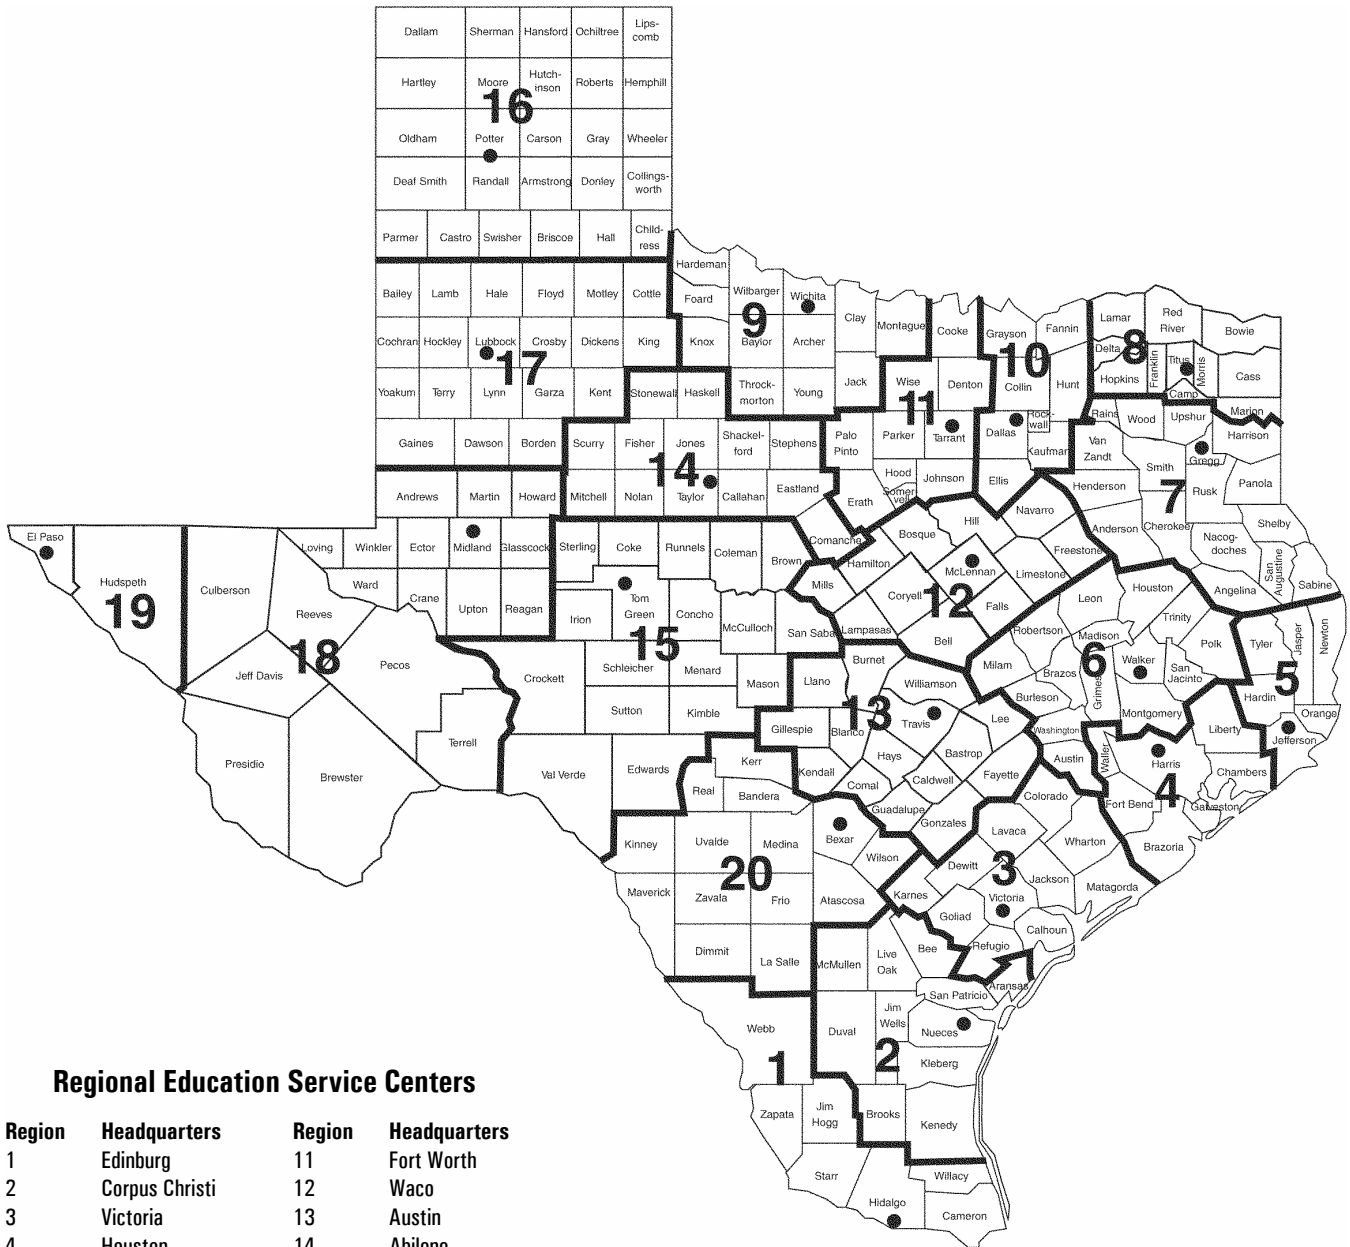

Texas Regional Education Service Centers, Map, January 2006

Regional Education Service Centers

Region	Headquarters	Region	Headquarters
1	Edinburg	11	Fort Worth
2	Corpus Christi	12	Waco
3	Victoria	13	Austin
4	Houston	14	Abilene
5	Beaumont	15	San Angelo
6	Huntsville	16	Amarillo
7	Kilgore	17	Lubbock
8	Mount Pleasant	18	Midland
9	Wichita Falls	19	El Paso
10	Richardson	20	San Antonio