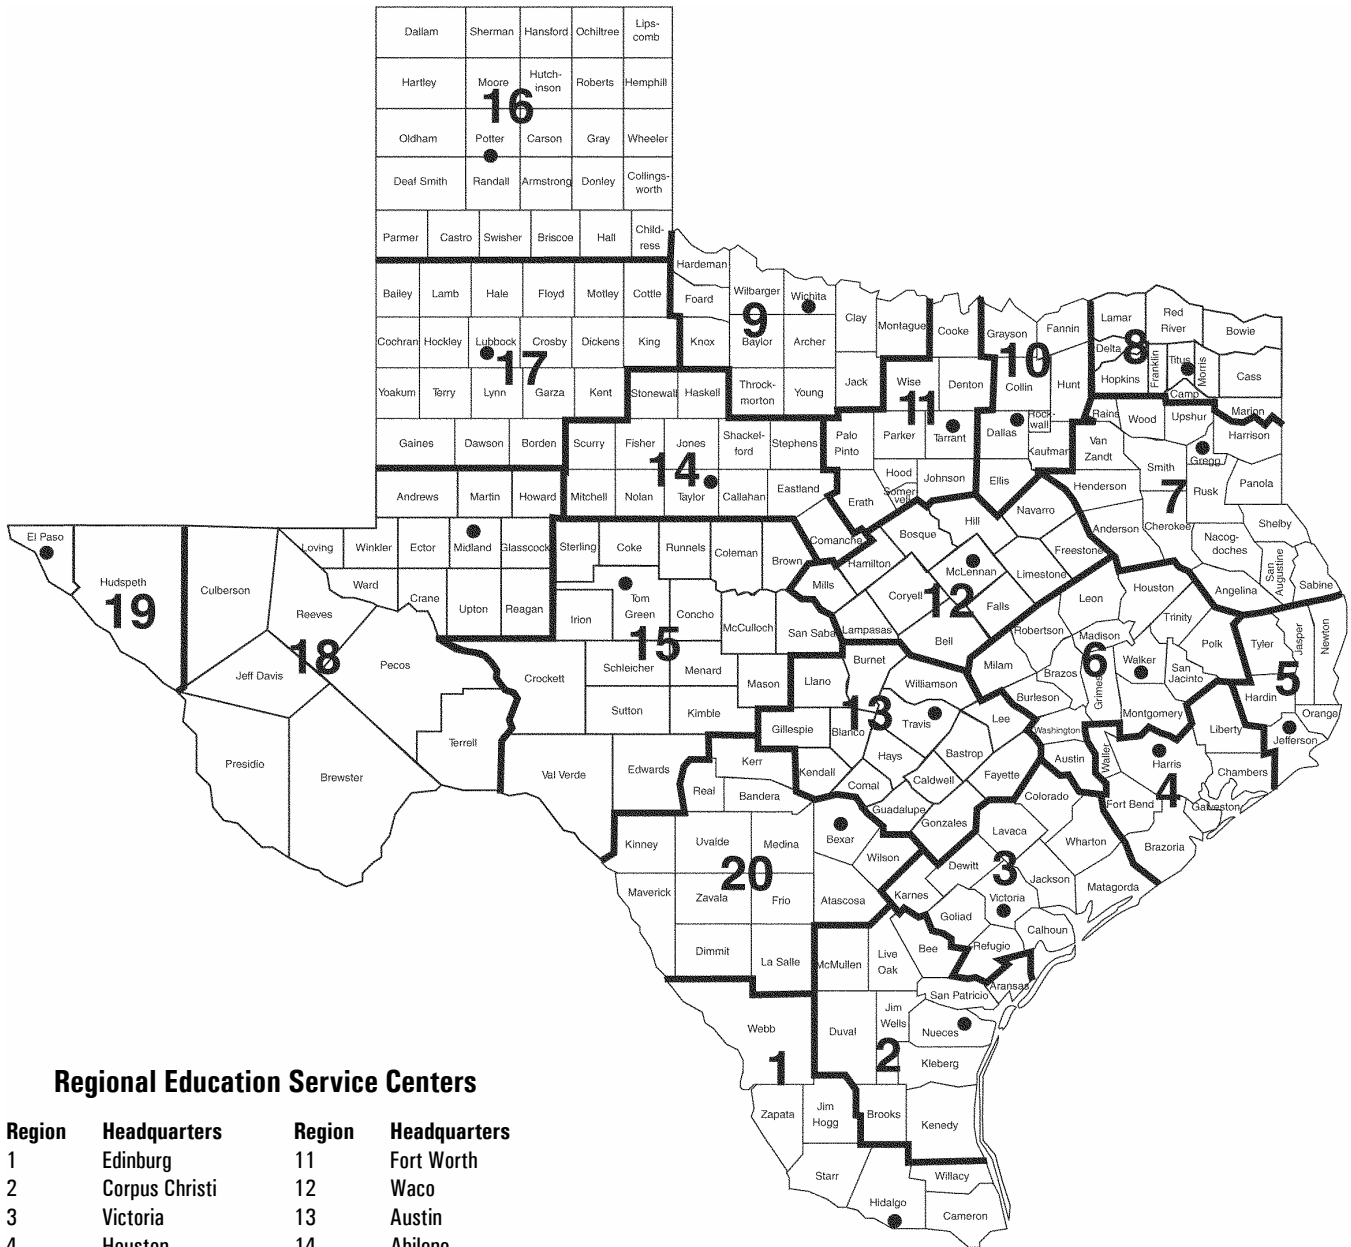

Texas Regional Education Service Centers

Texas Regional Education Service Centers, Map, January 2007

Regional Education Service Centers

Region	Headquarters	Region	Headquarters
1	Edinburg	11	Fort Worth
2	Corpus Christi	12	Waco
3	Victoria	13	Austin
4	Houston	14	Abilene
5	Beaumont	15	San Angelo
6	Huntsville	16	Amarillo
7	Kilgore	17	Lubbock
8	Mount Pleasant	18	Midland
9	Wichita Falls	19	El Paso
10	Richardson	20	San Antonio