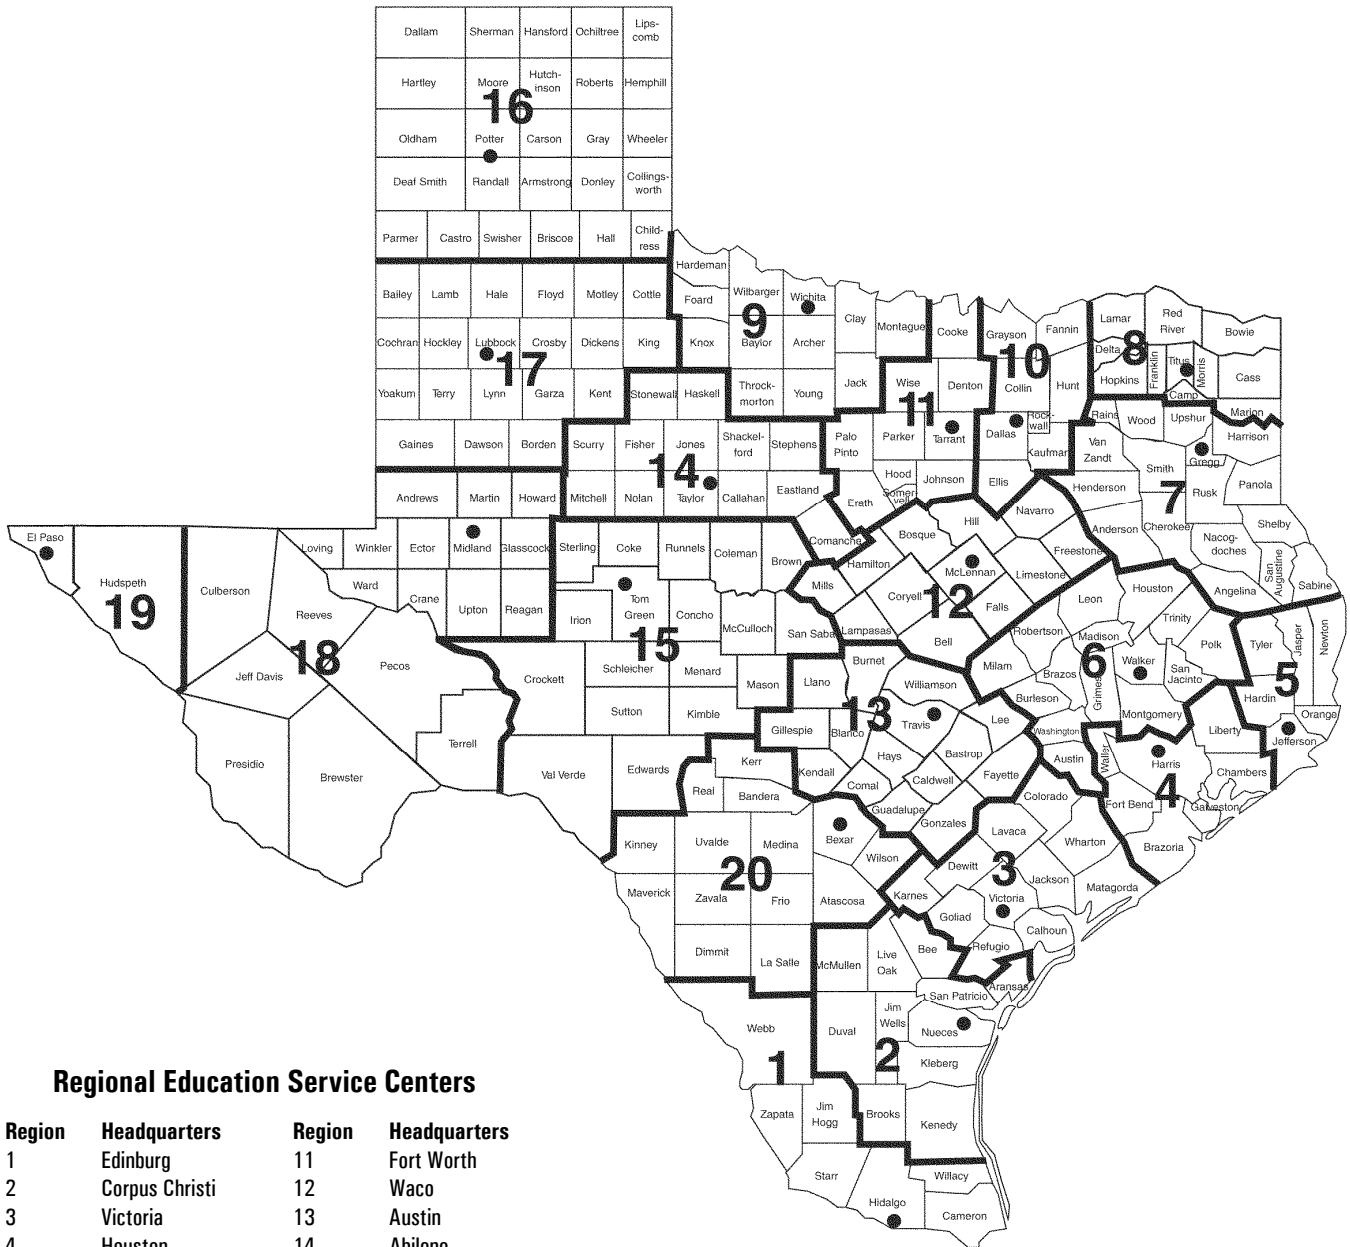

Texas Regional Education Service Centers

Texas Regional Education Service Centers, Map, January 2008

Regional Education Service Centers

Region	Headquarters	Region	Headquarters
1	Edinburg	11	Fort Worth
2	Corpus Christi	12	Waco
3	Victoria	13	Austin
4	Houston	14	Abilene
5	Beaumont	15	San Angelo
6	Huntsville	16	Amarillo
7	Kilgore	17	Lubbock
8	Mount Pleasant	18	Midland
9	Wichita Falls	19	El Paso
10	Richardson	20	San Antonio