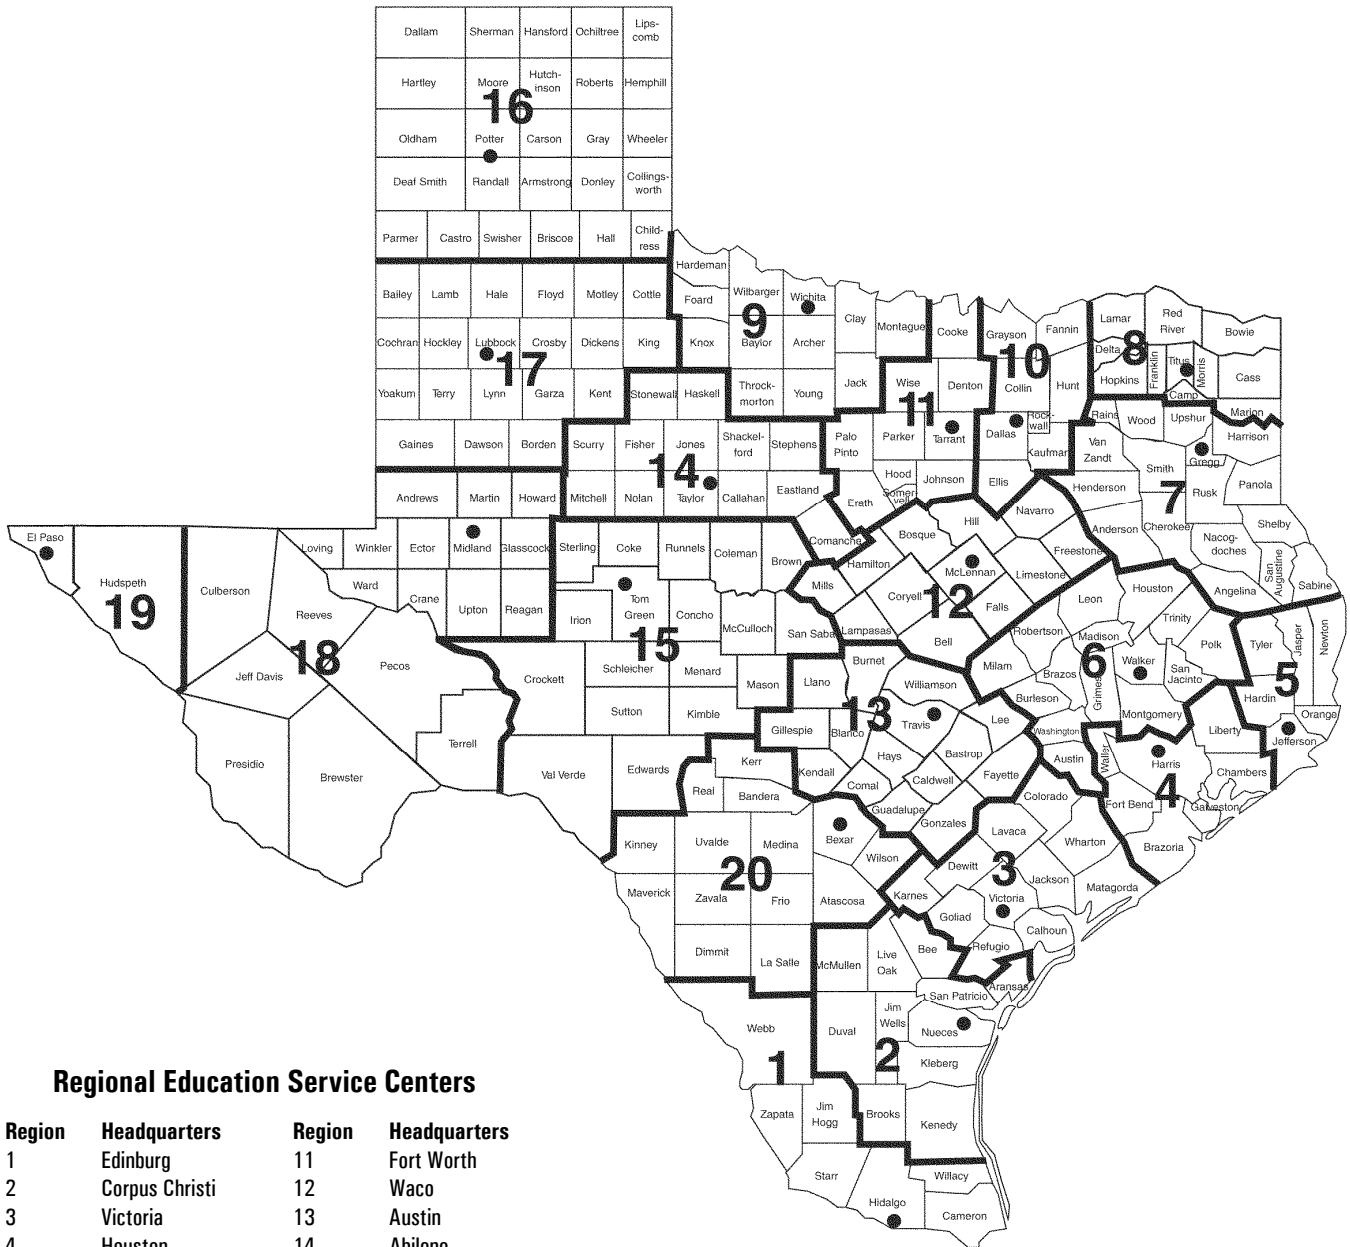

Texas Regional Education Service Centers

Texas Regional Education Service Centers, Map, January 2009

Regional Education Service Centers

Region	Headquarters	Region	Headquarters
1	Edinburg	11	Fort Worth
2	Corpus Christi	12	Waco
3	Victoria	13	Austin
4	Houston	14	Abilene
5	Beaumont	15	San Angelo
6	Huntsville	16	Amarillo
7	Kilgore	17	Lubbock
8	Mount Pleasant	18	Midland
9	Wichita Falls	19	El Paso
10	Richardson	20	San Antonio