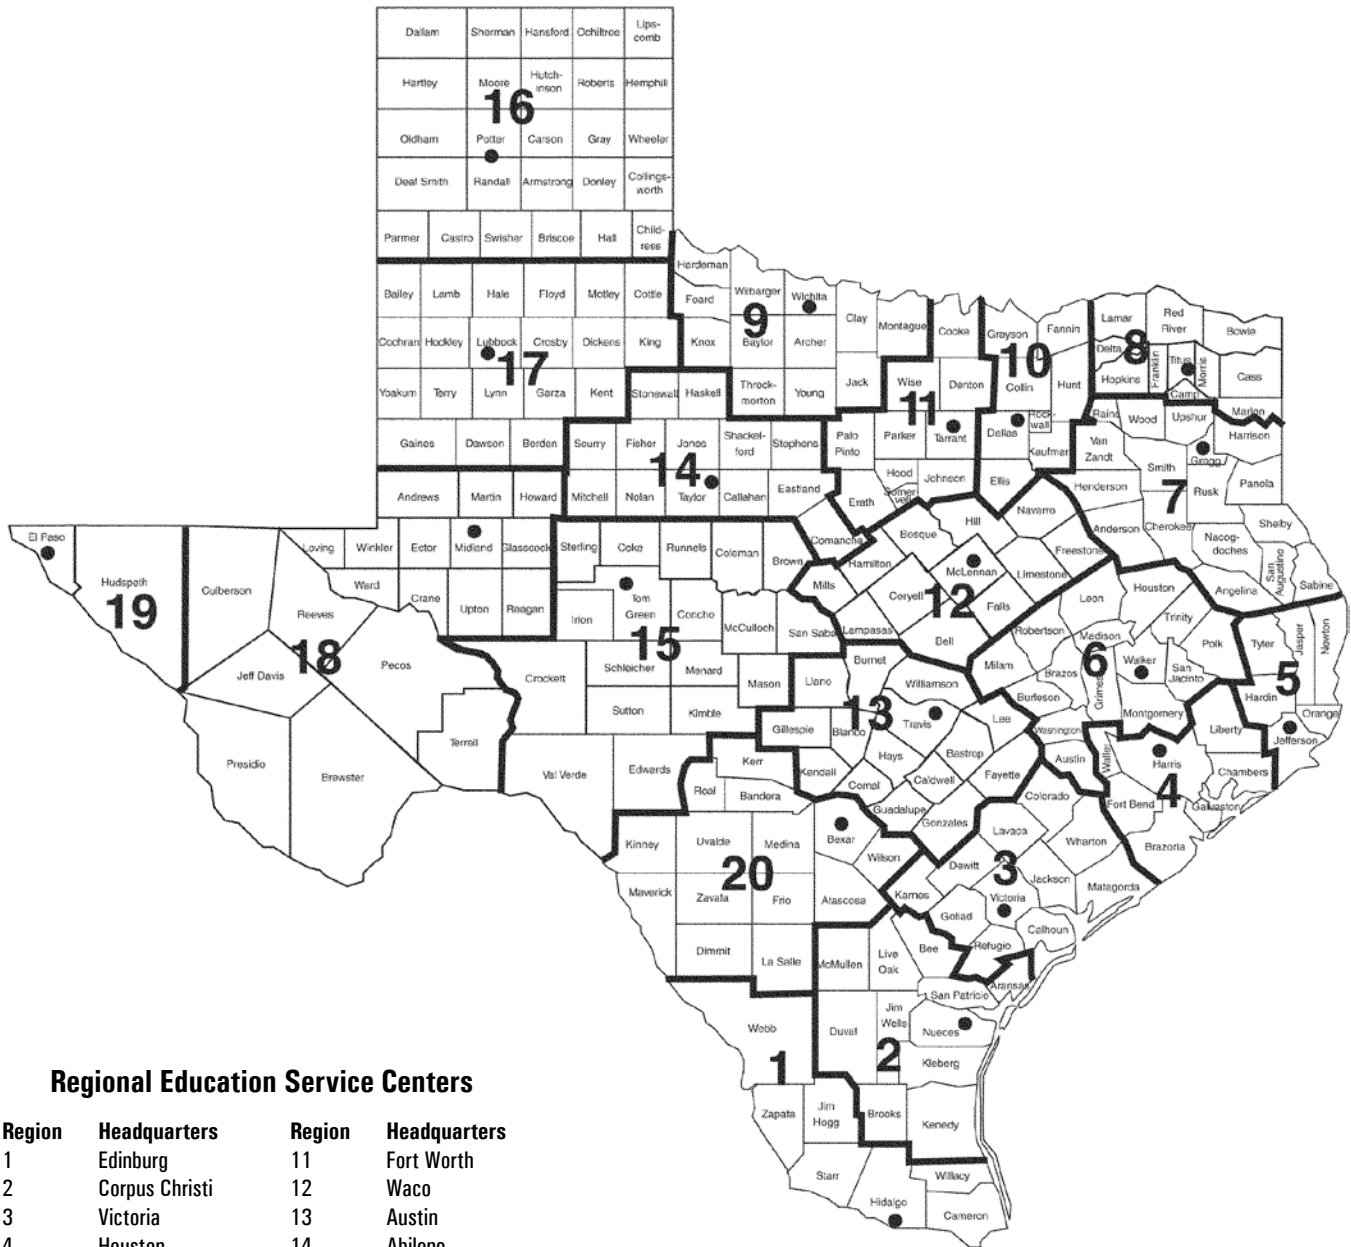

Texas Regional Education Service Centers

Texas Regional Education Service Centers, Map, November 2012

Regional Education Service Centers

Region	Headquarters	Region	Headquarters
1	Edinburg	11	Fort Worth
2	Corpus Christi	12	Waco
3	Victoria	13	Austin
4	Houston	14	Abilene
5	Beaumont	15	San Angelo
6	Huntsville	16	Amarillo
7	Kilgore	17	Lubbock
8	Mount Pleasant	18	Midland
9	Wichita Falls	19	El Paso
10	Richardson	20	San Antonio