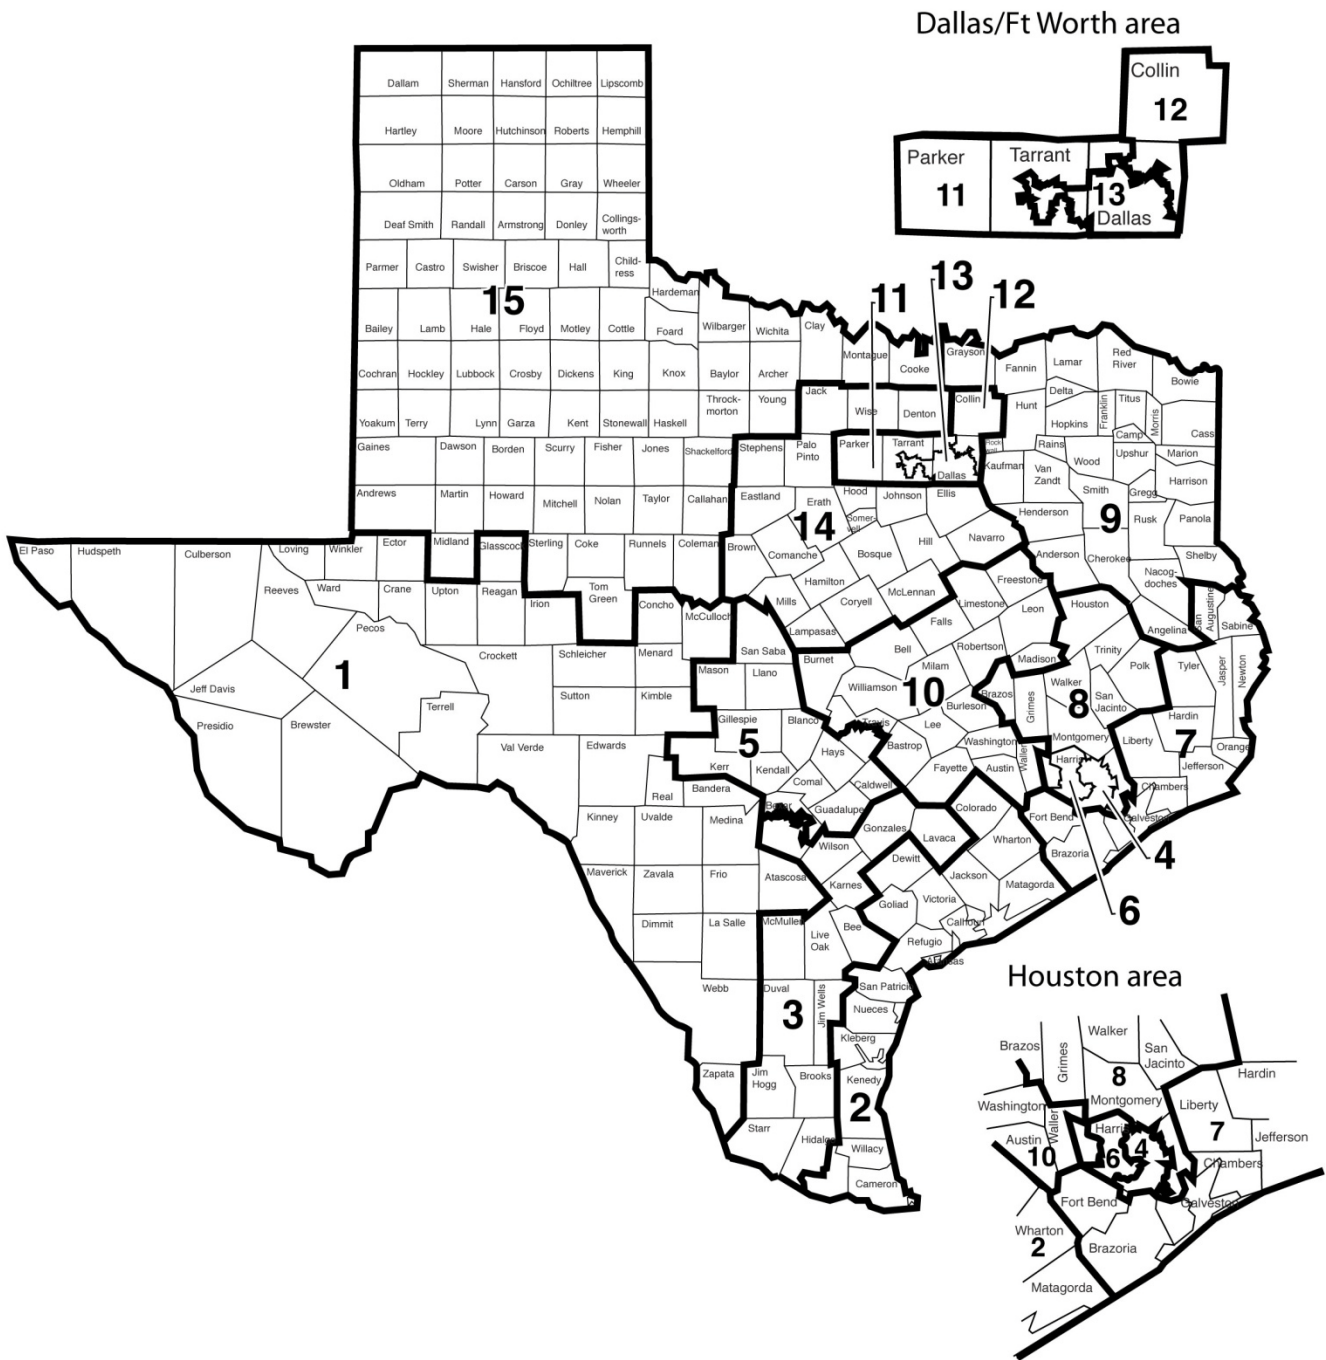

Texas

State Board of Education Districts

Texas State Board of Education Districts, Map, January 2013

Texas State Board of Education, December 2012 (State Board for Career and Technology Education)

William B. Travis Building, 1701 North Congress Avenue, Austin, Texas 78701-1494
Phone: (512) 463-9007 Fax: (512) 936-4319