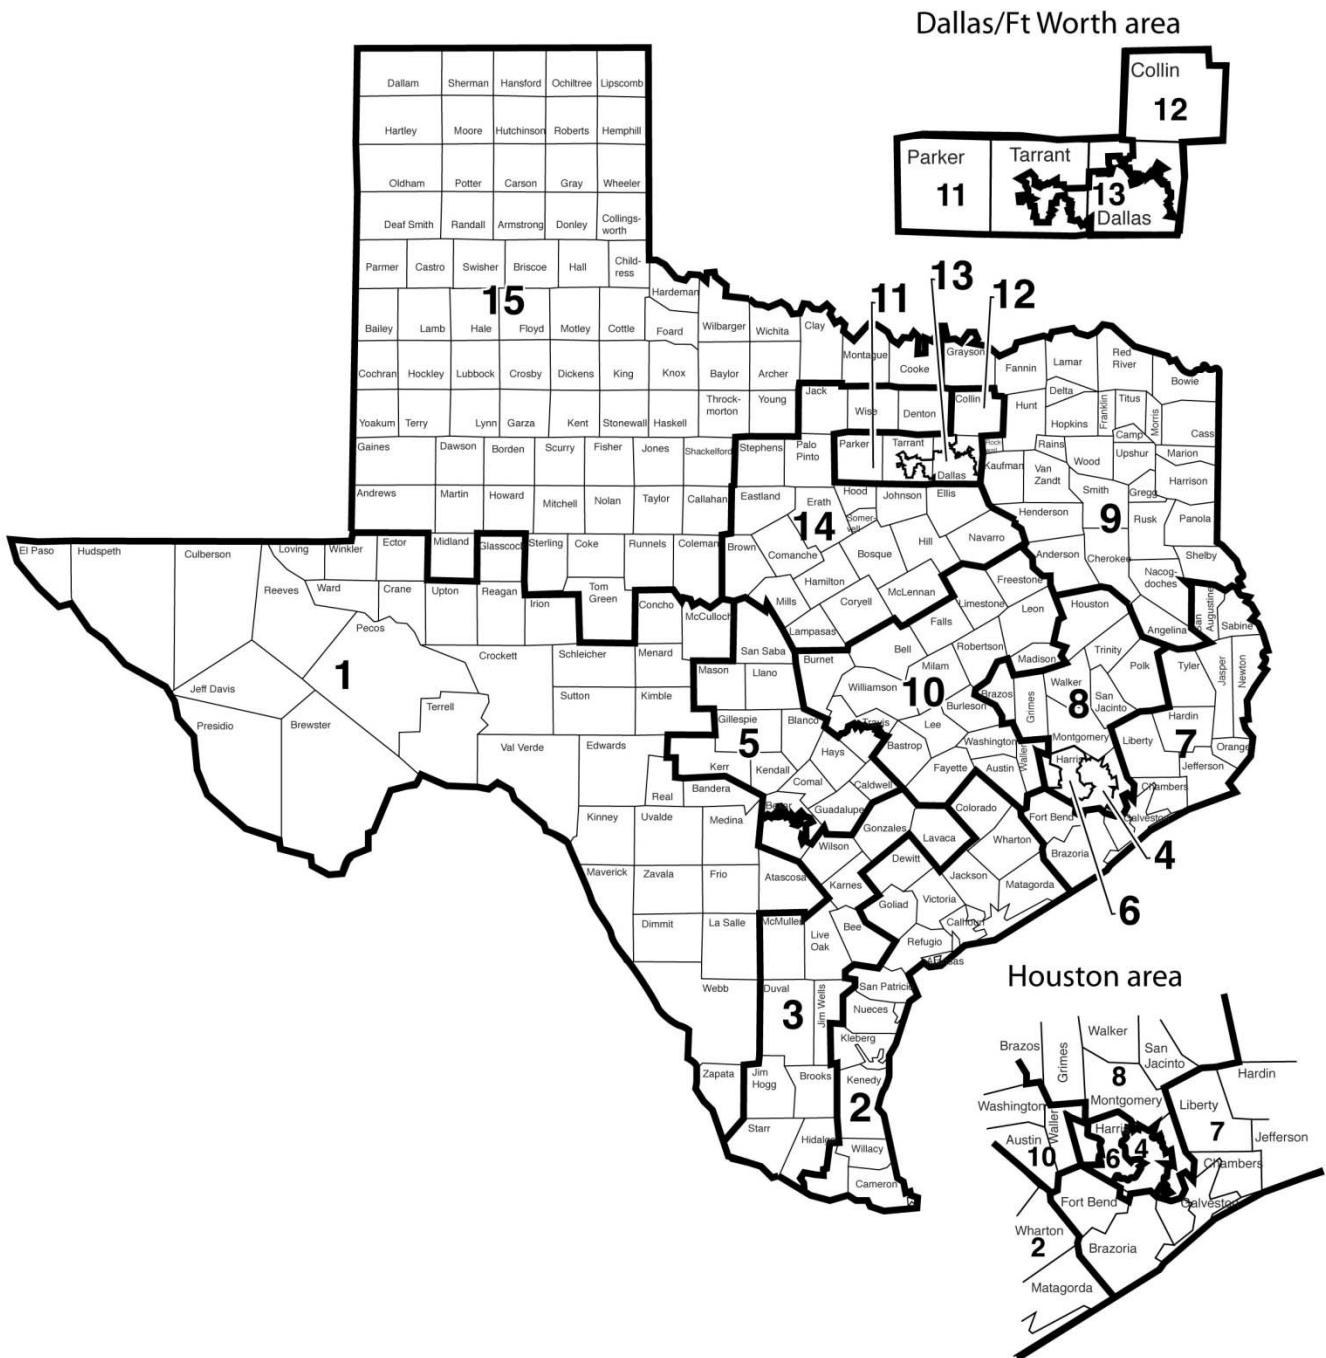

Texas

State Board of Education Districts

Texas State Board of Education Districts, Map, November 2013

Texas State Board of Education, November 2013

(State Board for Career and Technology Education)

William B. Travis Building, 1701 North Congress Avenue, Austin, Texas 78701-1494
Phone: (512) 463-9007 Fax: (512) 936-4319