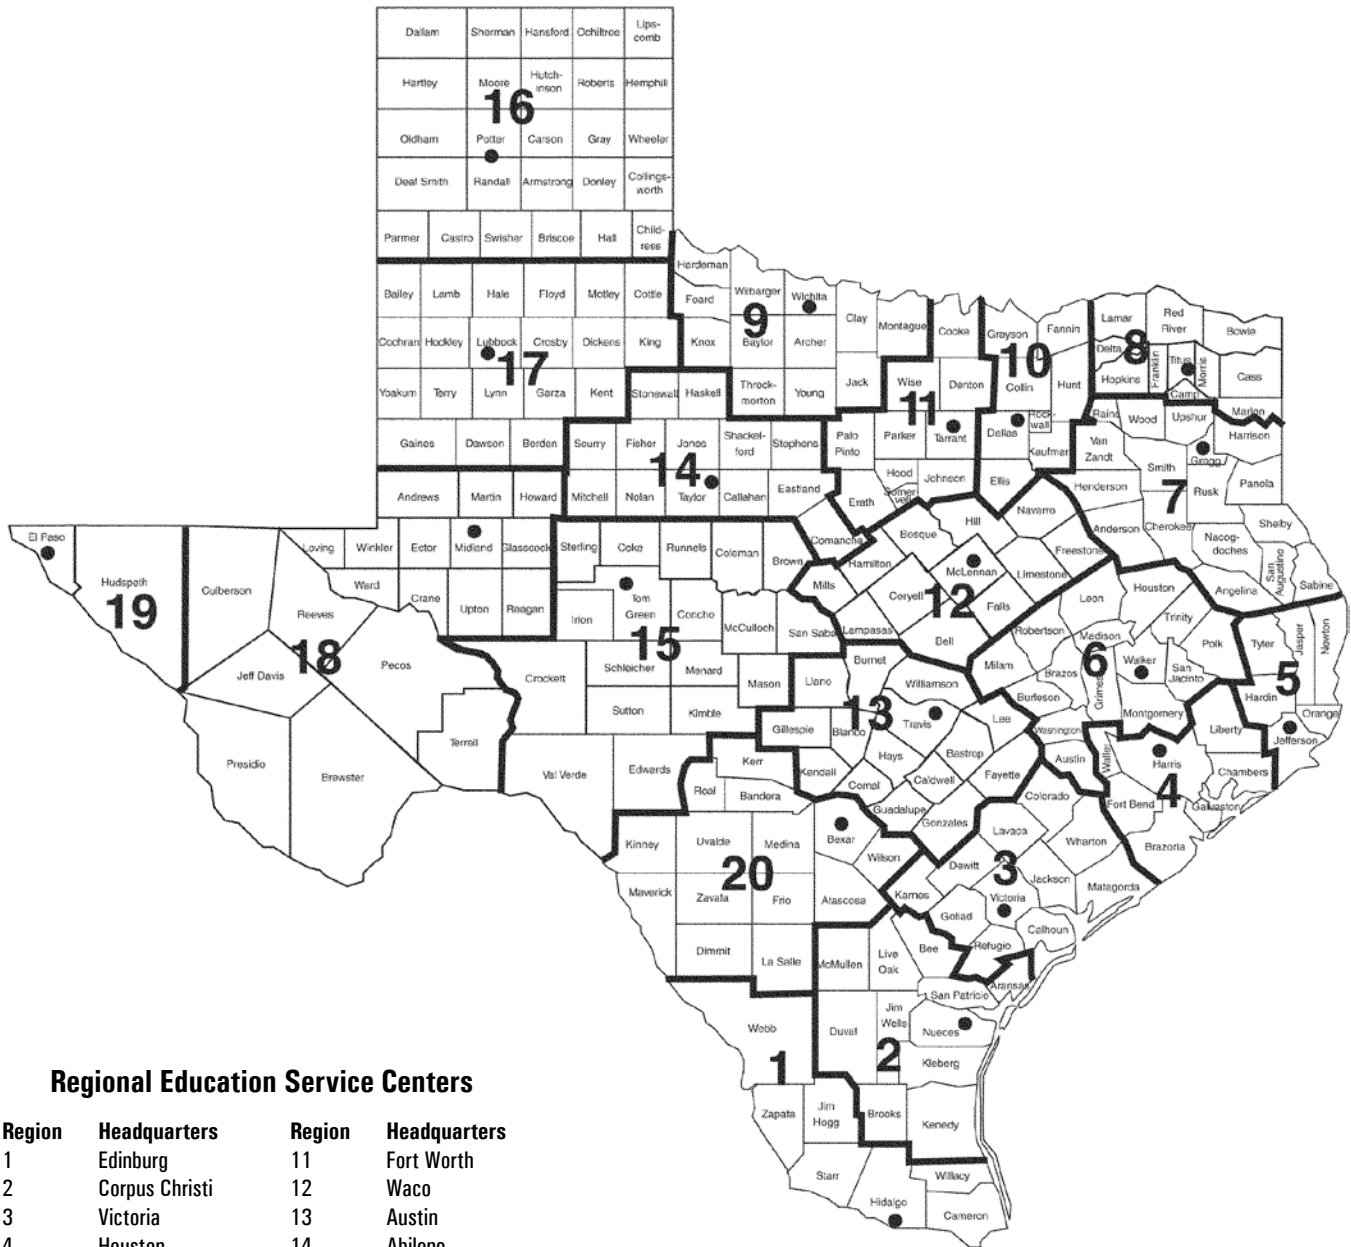

Texas Regional Education Service Centers

Texas Regional Education Service Centers, Map, November 2013

Regional Education Service Centers

Region	Headquarters	Region	Headquarters
1	Edinburg	11	Fort Worth
2	Corpus Christi	12	Waco
3	Victoria	13	Austin
4	Houston	14	Abilene
5	Beaumont	15	San Angelo
6	Huntsville	16	Amarillo
7	Kilgore	17	Lubbock
8	Mount Pleasant	18	Midland
9	Wichita Falls	19	El Paso
10	Richardson	20	San Antonio