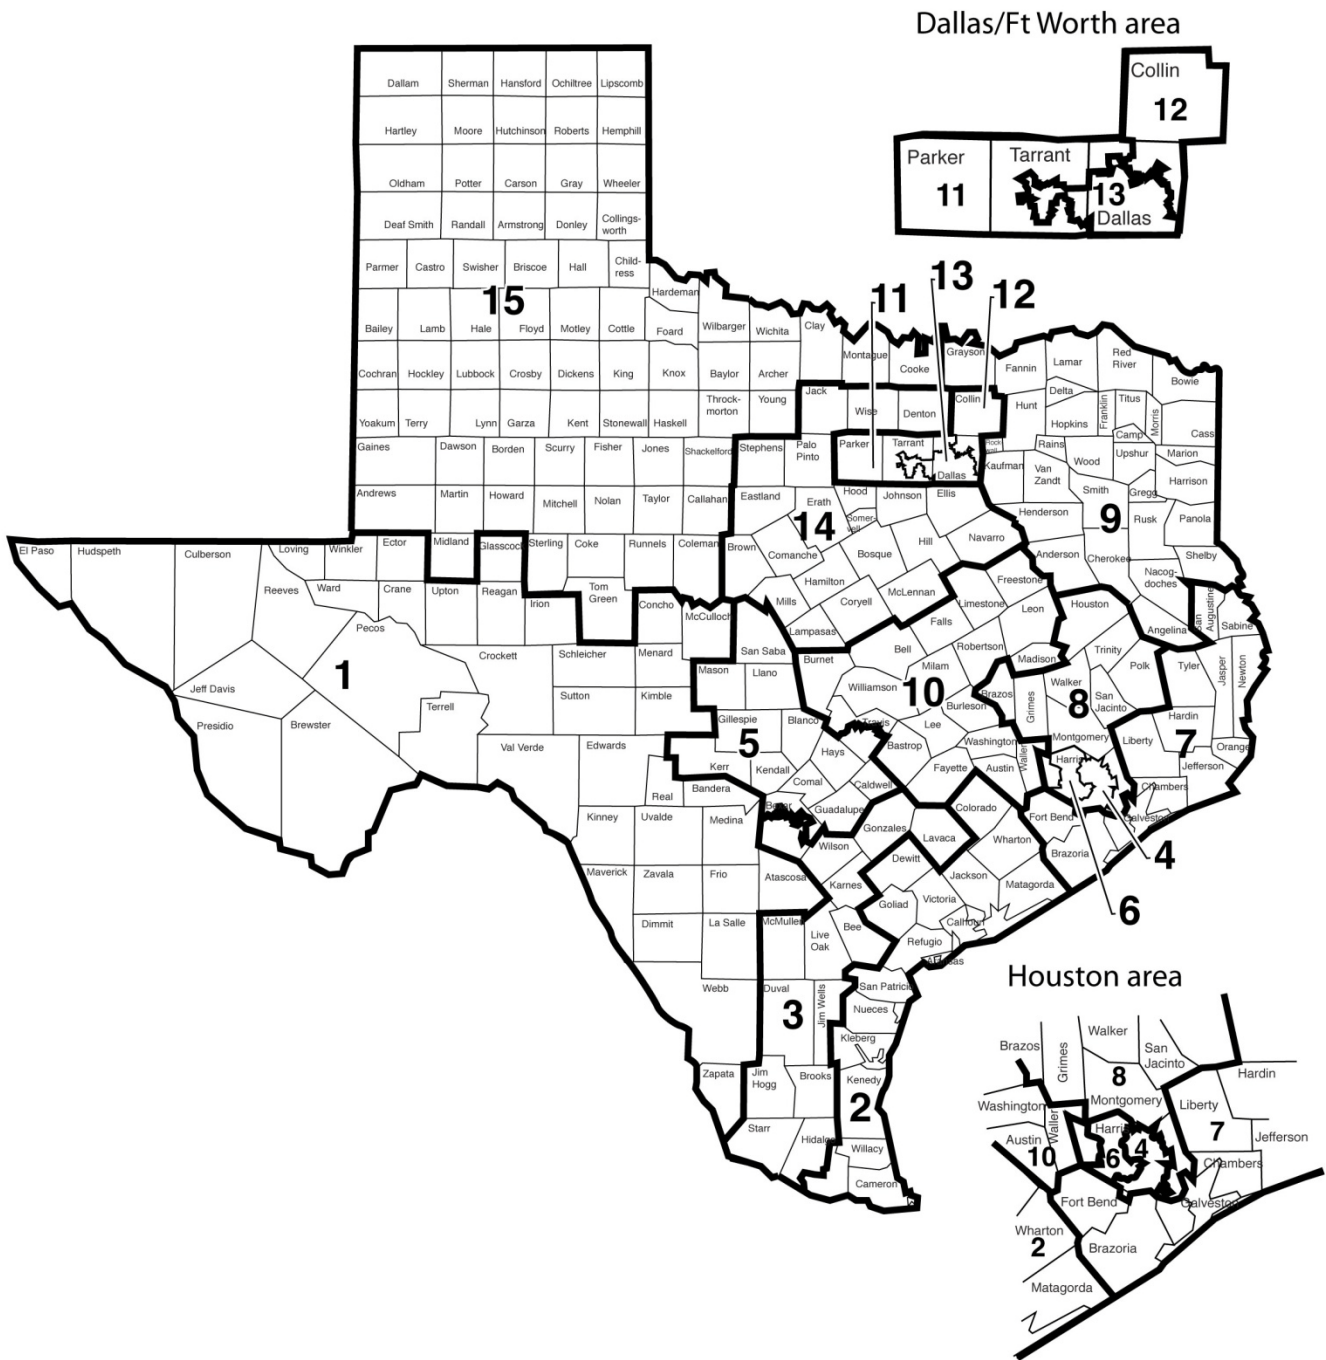

Texas

State Board of Education Districts

Texas State Board of Education Districts, Map, November 2013

Texas State Board of Education, November 2013 (State Board for Career and Technology Education)

William B. Travis Building, 1701 North Congress Avenue, Austin, Texas 78701-1494
Phone: (512) 463-9007 Fax: (512) 936-4319