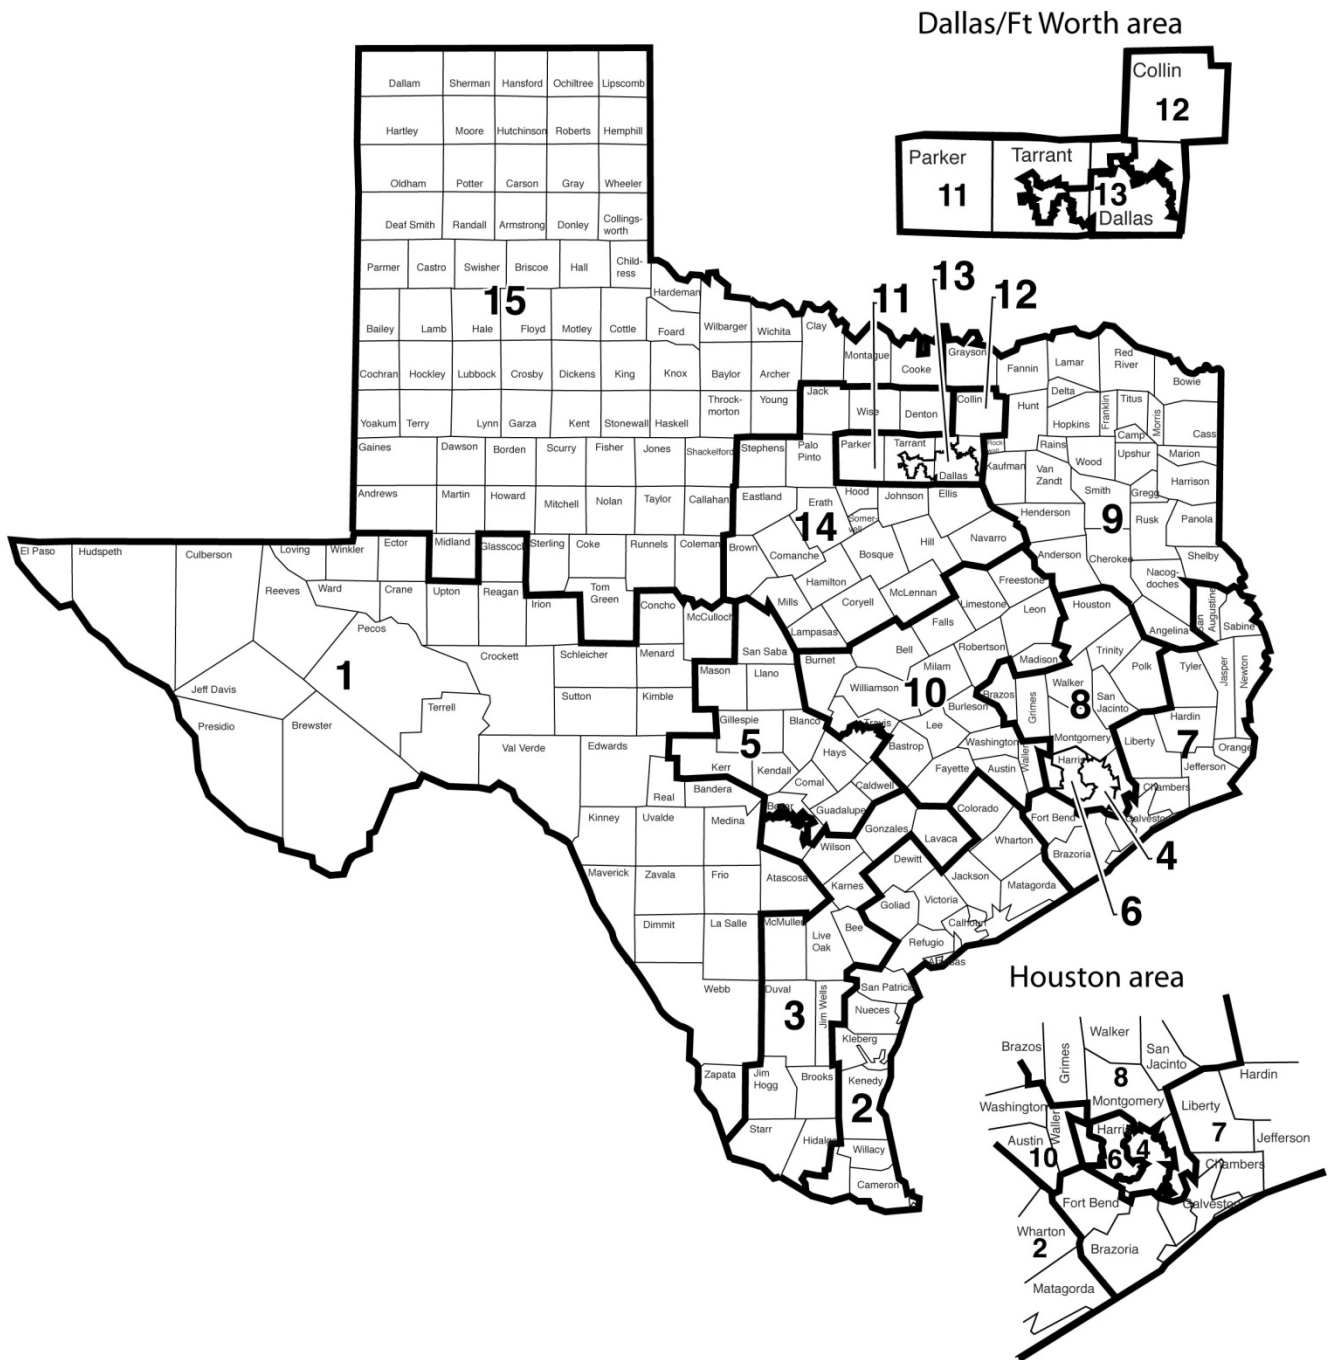

Texas

State Board of Education Districts

Texas State Board of Education Districts, Map, December 2014

Texas State Board of Education, January 2015 (State Board for Career and Technology Education)

William B. Travis Building, 1701 North Congress Avenue, Austin, Texas 78701-1494
Phone: (512) 463-9007 Fax: (512) 936-4319