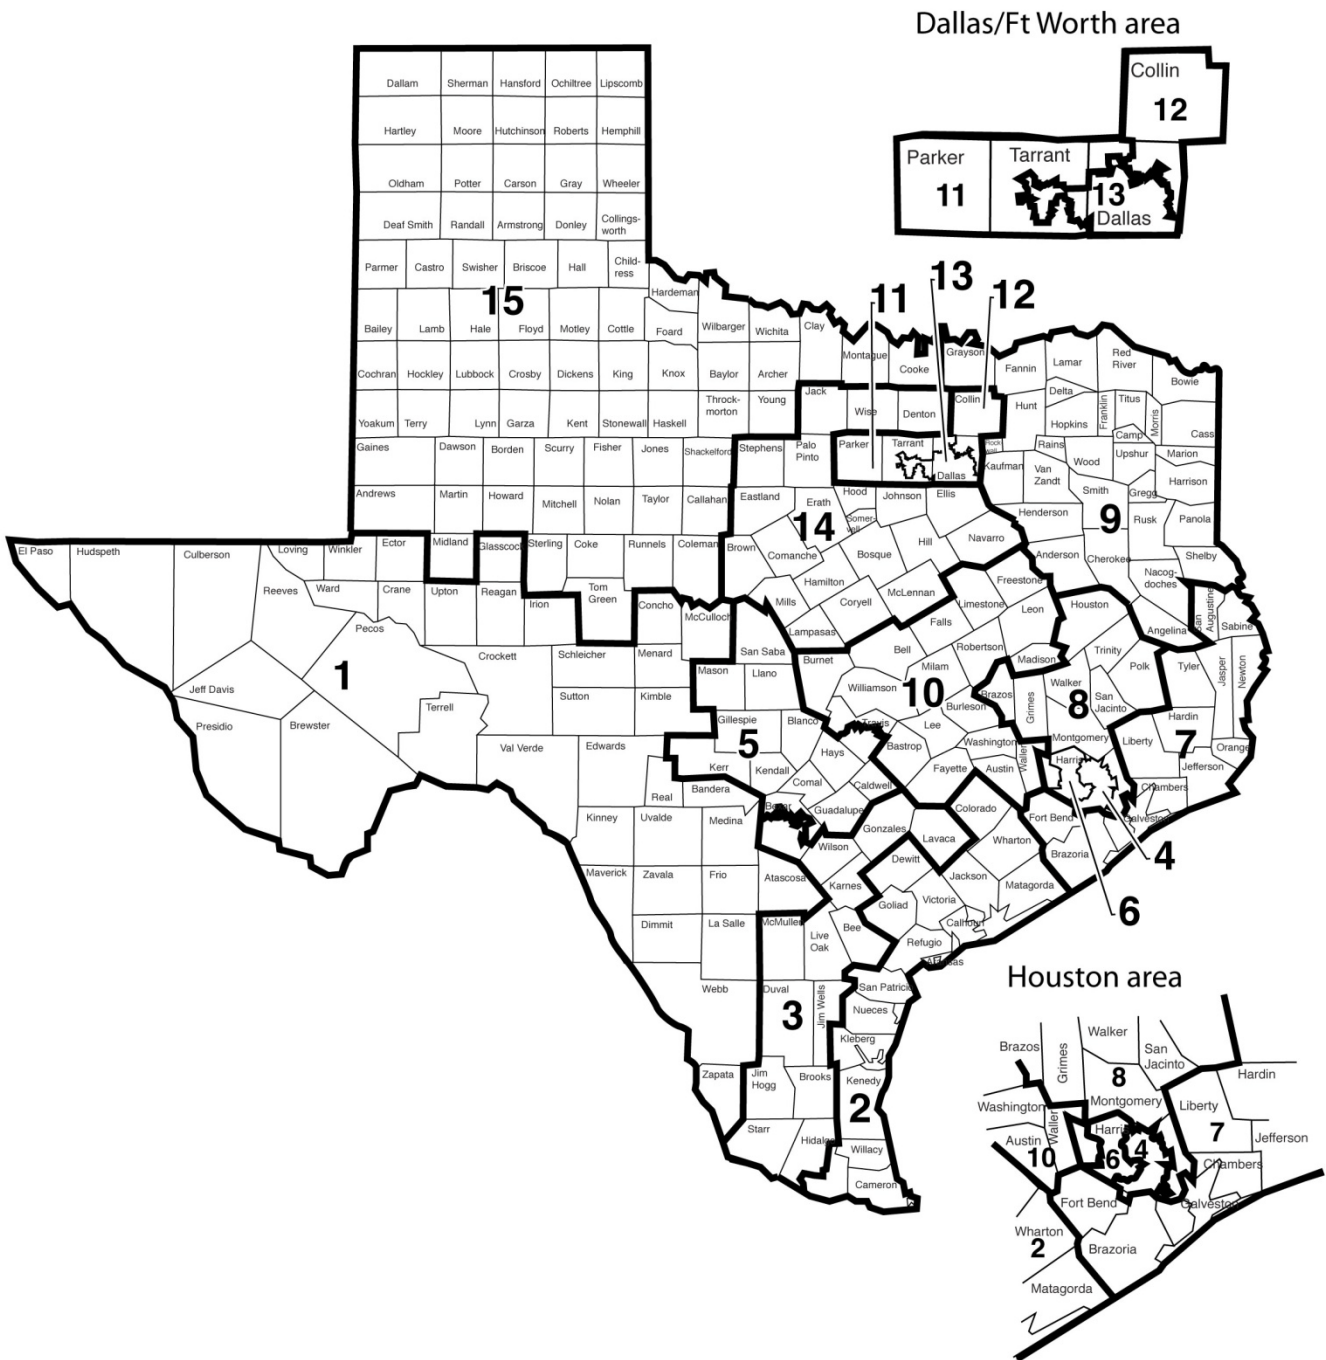

Texas State Board of Education Districts, Map, December 2014

Texas State Board of Education, January 2015 (State Board for Career and Technology Education)

William B. Travis Building, 1701 North Congress Avenue, Austin, Texas 78701-1494
Phone: (512) 463-9007 Fax: (512) 936-4319

District 1
Dr. Martha M. Dominguez
P.O. Box 960543
El Paso, TX 79996
Phone: (915) 373-3563
Term: 1/1/13-1/1/17

District 2
Ruben Cortez, Jr.
735 Habana Street
Brownsville, TX 78526
Phone: (956) 639-9171
Term: 1/1/15-1/1/19

District 5
Ken Mercer
P.O. Box 781301
San Antonio, TX 78278-1301
Phone: (512) 463-9007
Term: 1/1/13-1/1/17

District 6
Donna Bahorich
P.O. Box 79842
Houston, TX 77279
Phone: (832) 303-9091
Term: 1/1/13-1/1/17