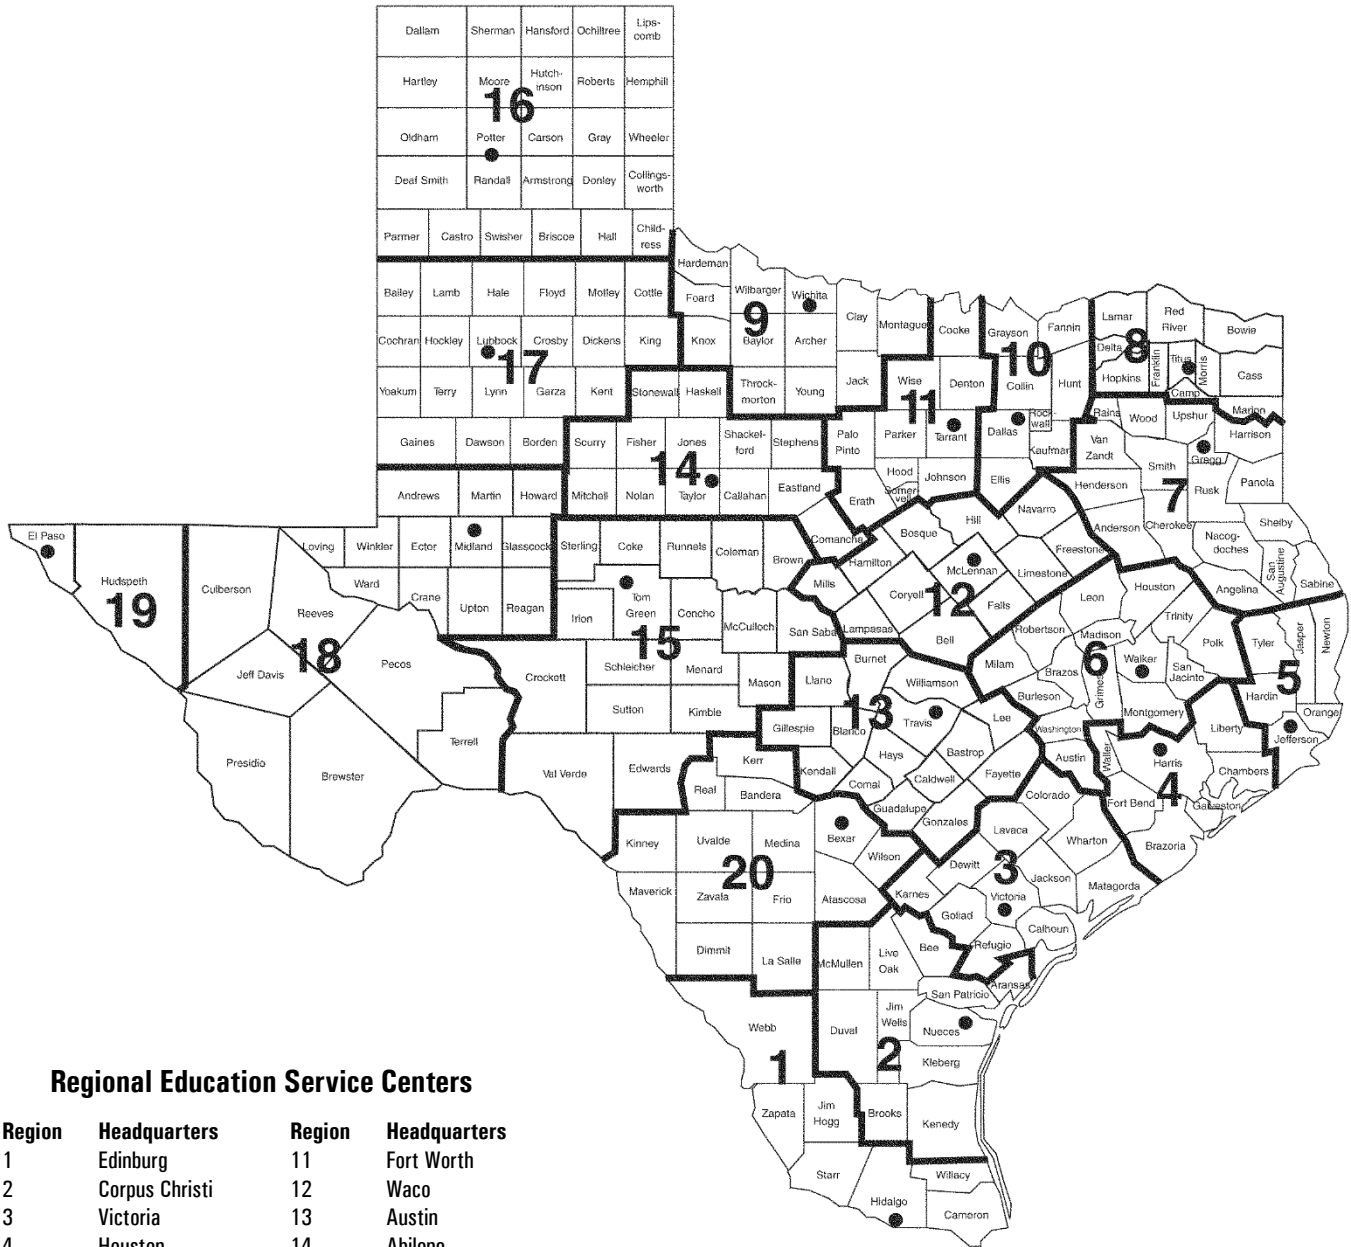

Texas Regional Education Service Centers

Texas Regional Education Service Centers, Map, November 2015

Regional Education Service Centers

Region	Headquarters	Region	Headquarters
1	Edinburg	11	Fort Worth
2	Corpus Christi	12	Waco
3	Victoria	13	Austin
4	Houston	14	Abilene
5	Beaumont	15	San Angelo
6	Huntsville	16	Amarillo
7	Kilgore	17	Lubbock
8	Mount Pleasant	18	Midland
9	Wichita Falls	19	El Paso
10	Richardson	20	San Antonio