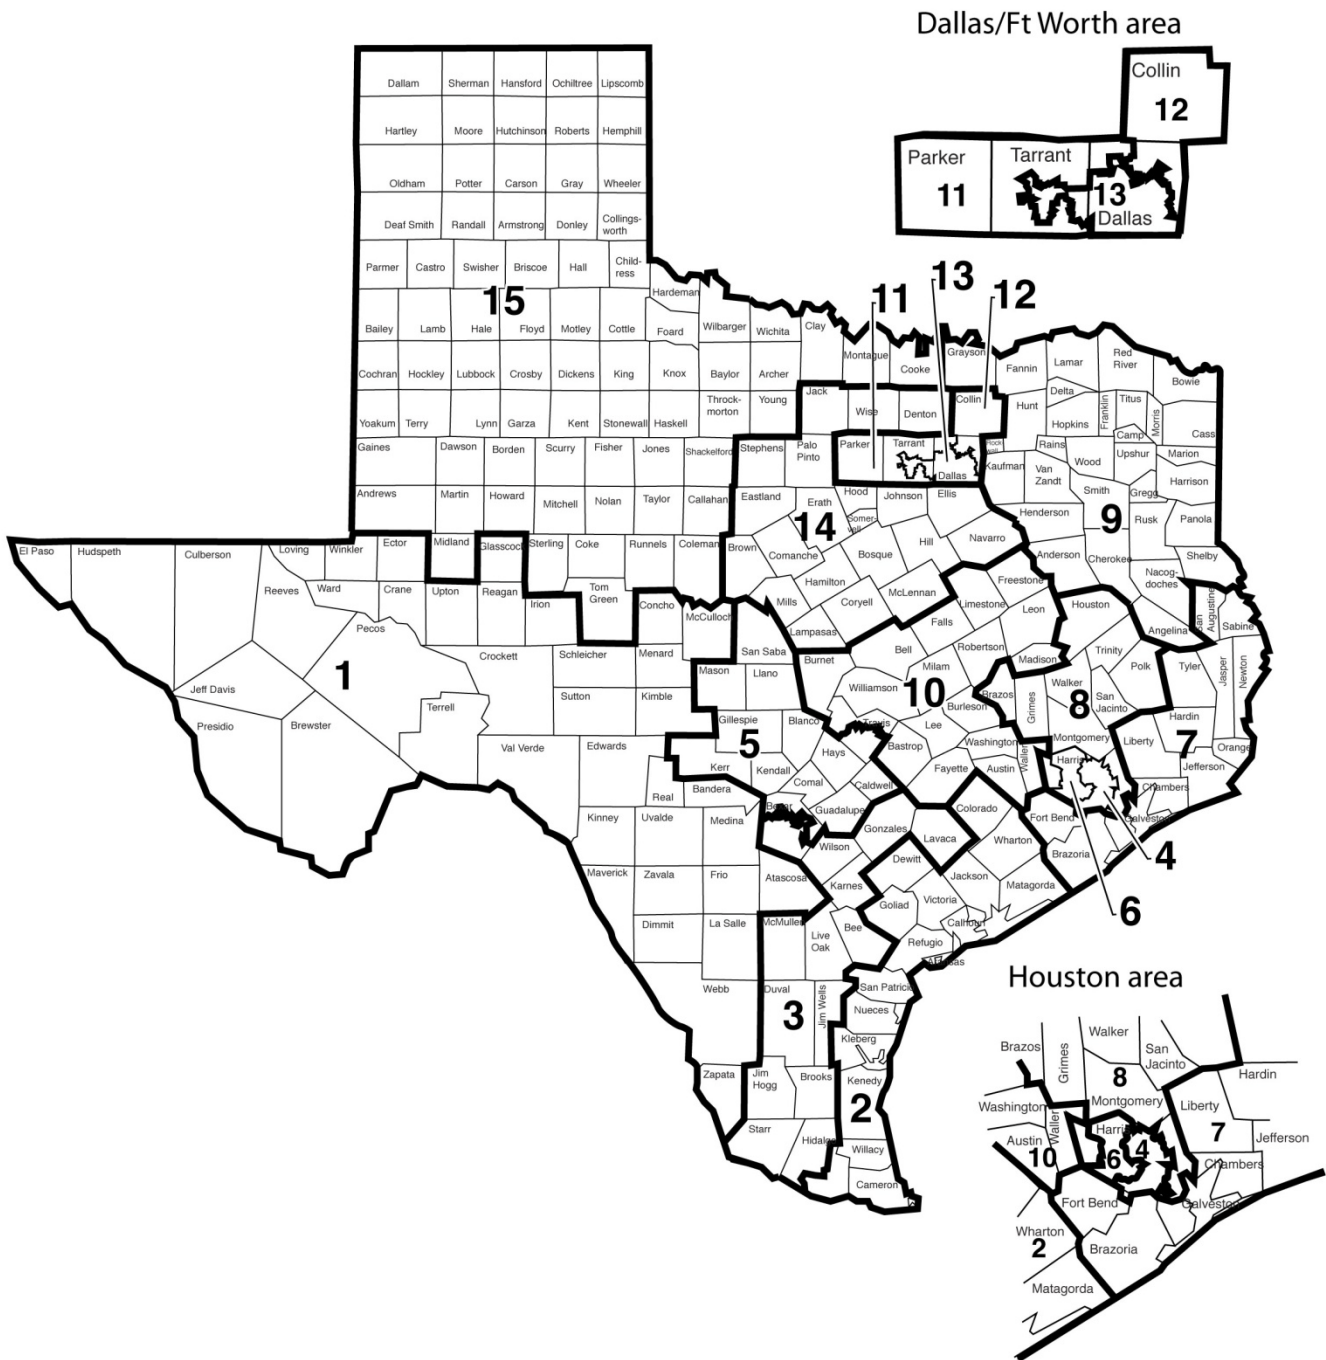

Texas

State Board of Education Districts

Texas State Board of Education Districts, Map, November 2015

Texas State Board of Education, November 2015 (State Board for Career and Technology Education)

William B. Travis Building, 1701 North Congress Avenue, Austin, Texas 78701-1494
Phone: (512) 463-9007 Fax: (512) 936-4319