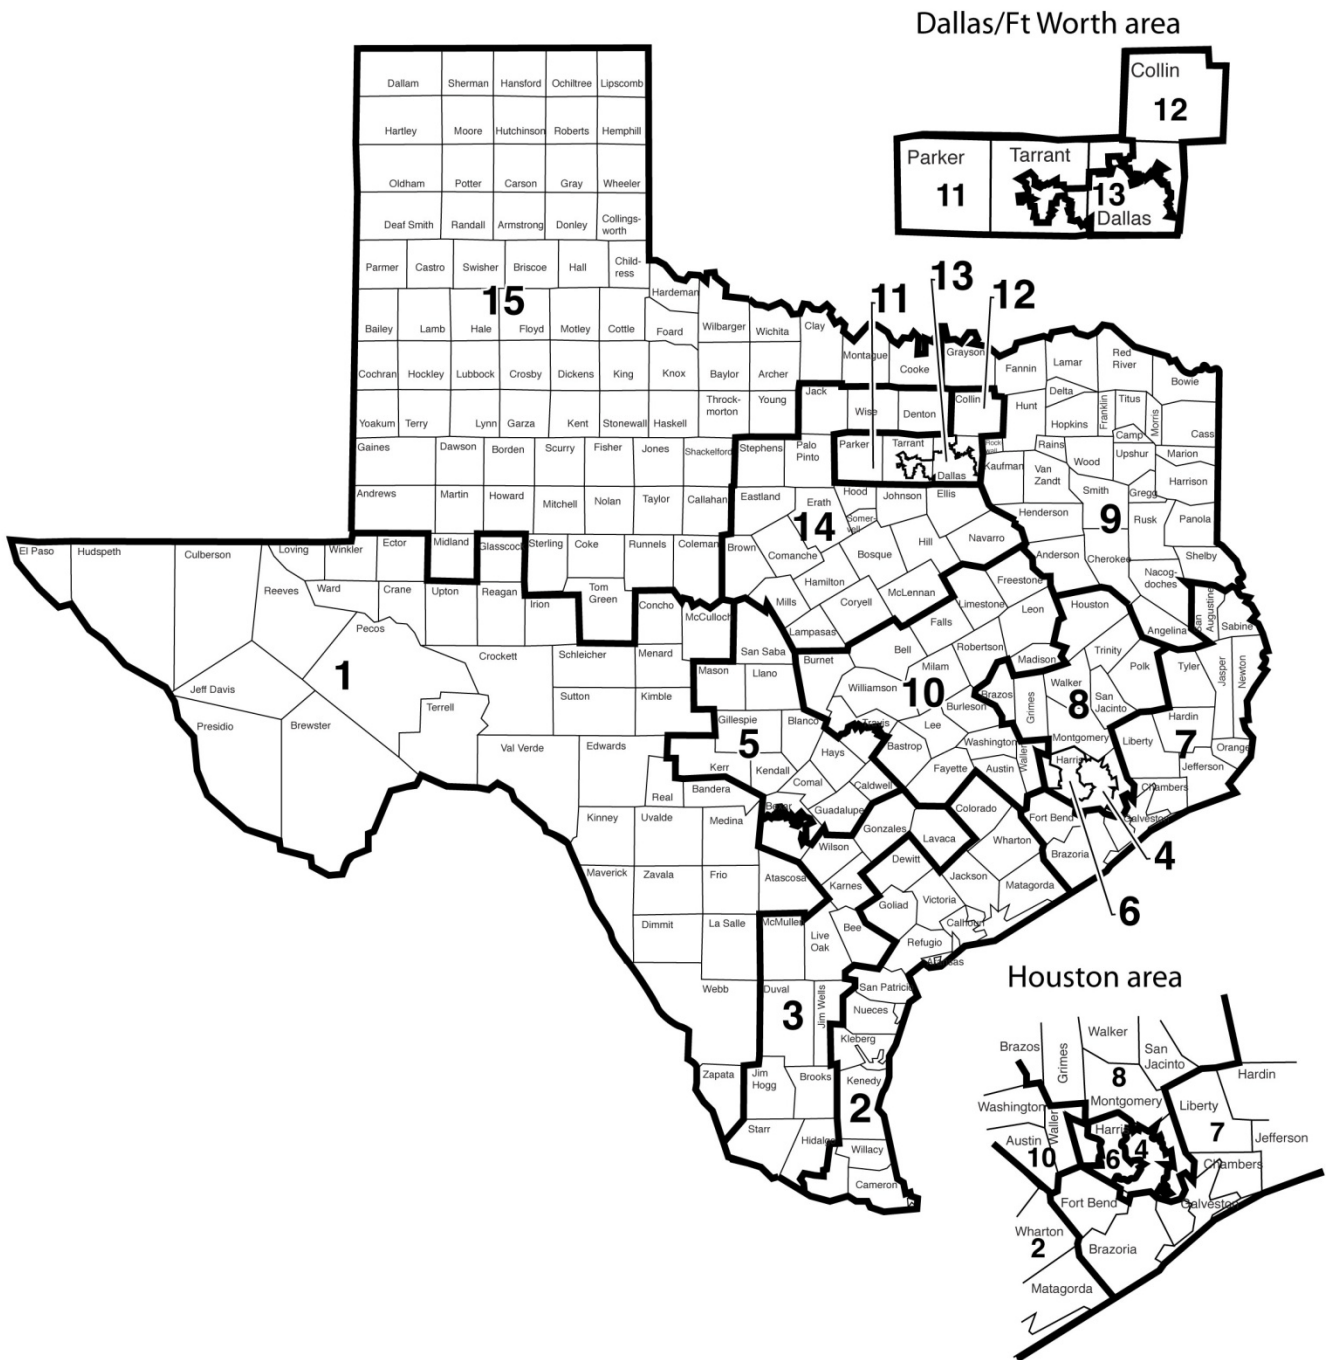

Texas State Board of Education Districts, Map, January 2017

Texas State Board of Education, January 2017 (State Board for Career and Technology Education)

William B. Travis Building, 1701 North Congress Avenue, Austin, Texas 78701-1494
Phone: (512) 463-9007 Fax: (512) 936-4319

District 5
Ken Mercer
P.O. Box 781301
San Antonio, TX 78278-1301
Phone: (512) 463-9007
Term: 1/1/17-1/1/21

District 6
Donna Bahorich
P.O. Box 79842
Houston, TX 77279
Phone: (832) 303-9091
Term: 1/1/17-1/1/21