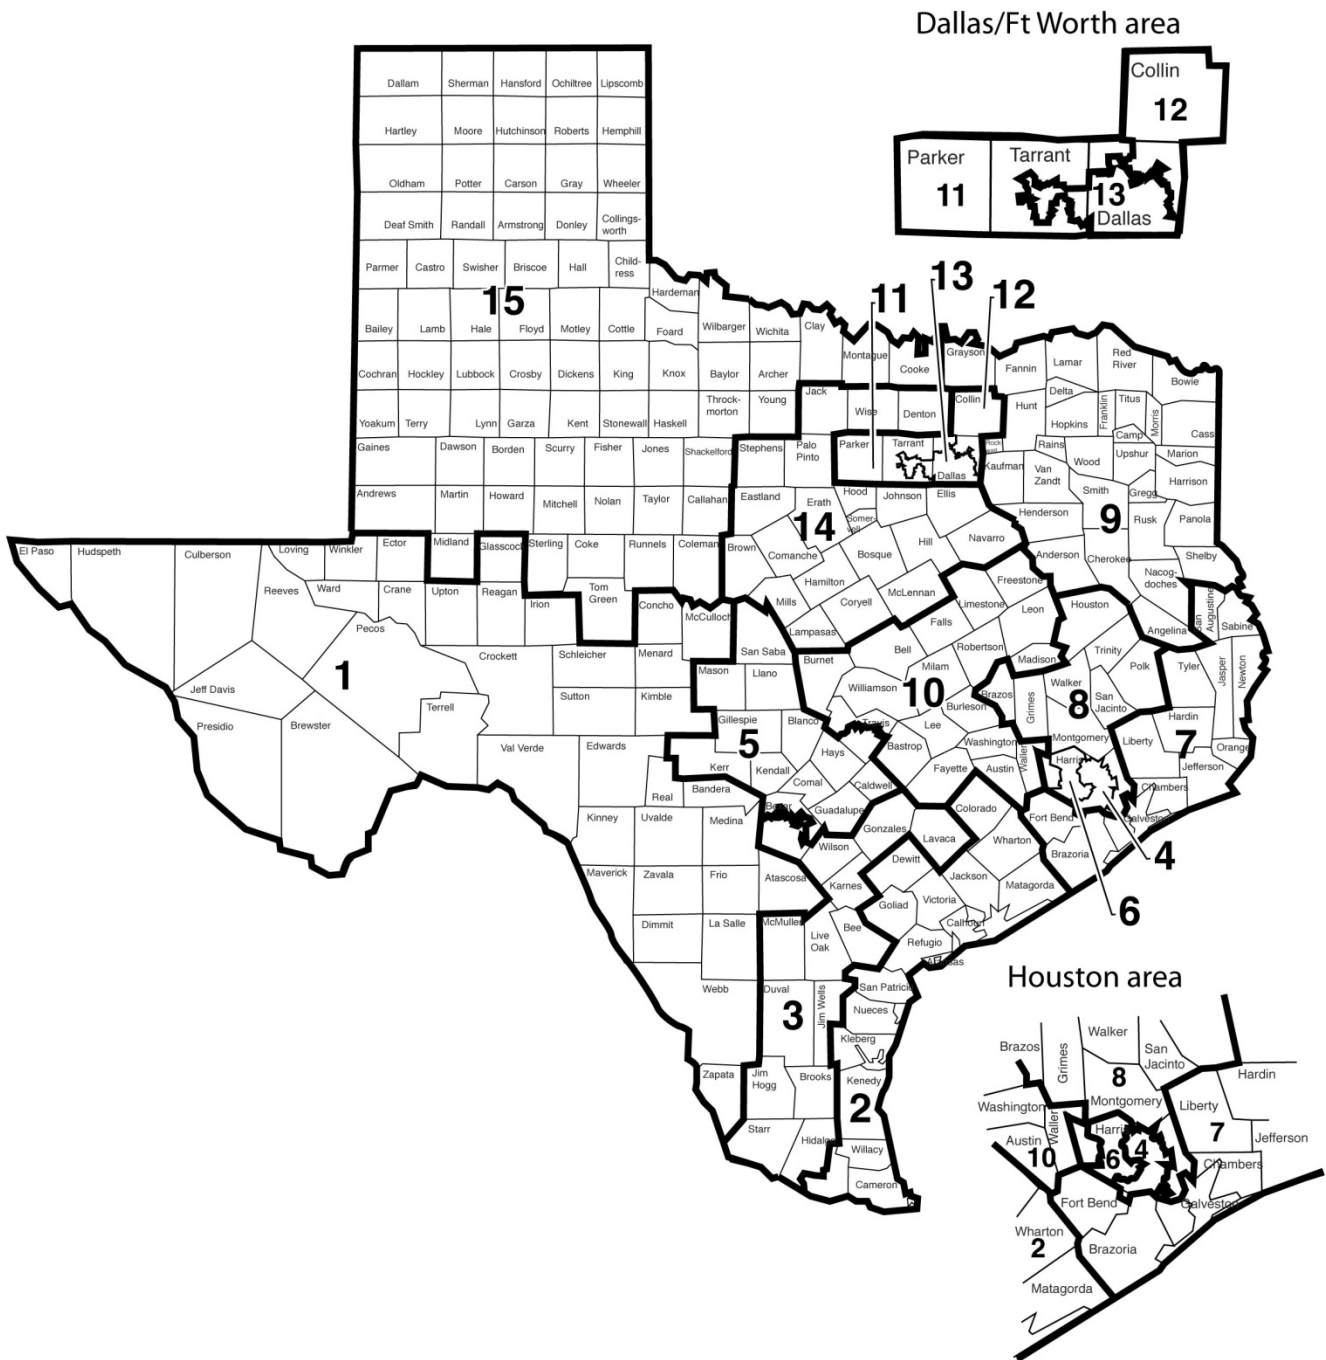

Texas
State Board of Education Districts

Texas State Board of Education Districts, Map, January 2017

Texas State Board of Education, January 2017 (State Board for Career and Technology Education)

William B. Travis Building, 1701 North Congress Avenue, Austin, Texas 78701-1494
Phone: (512) 463-9007 Fax: (512) 936-4319