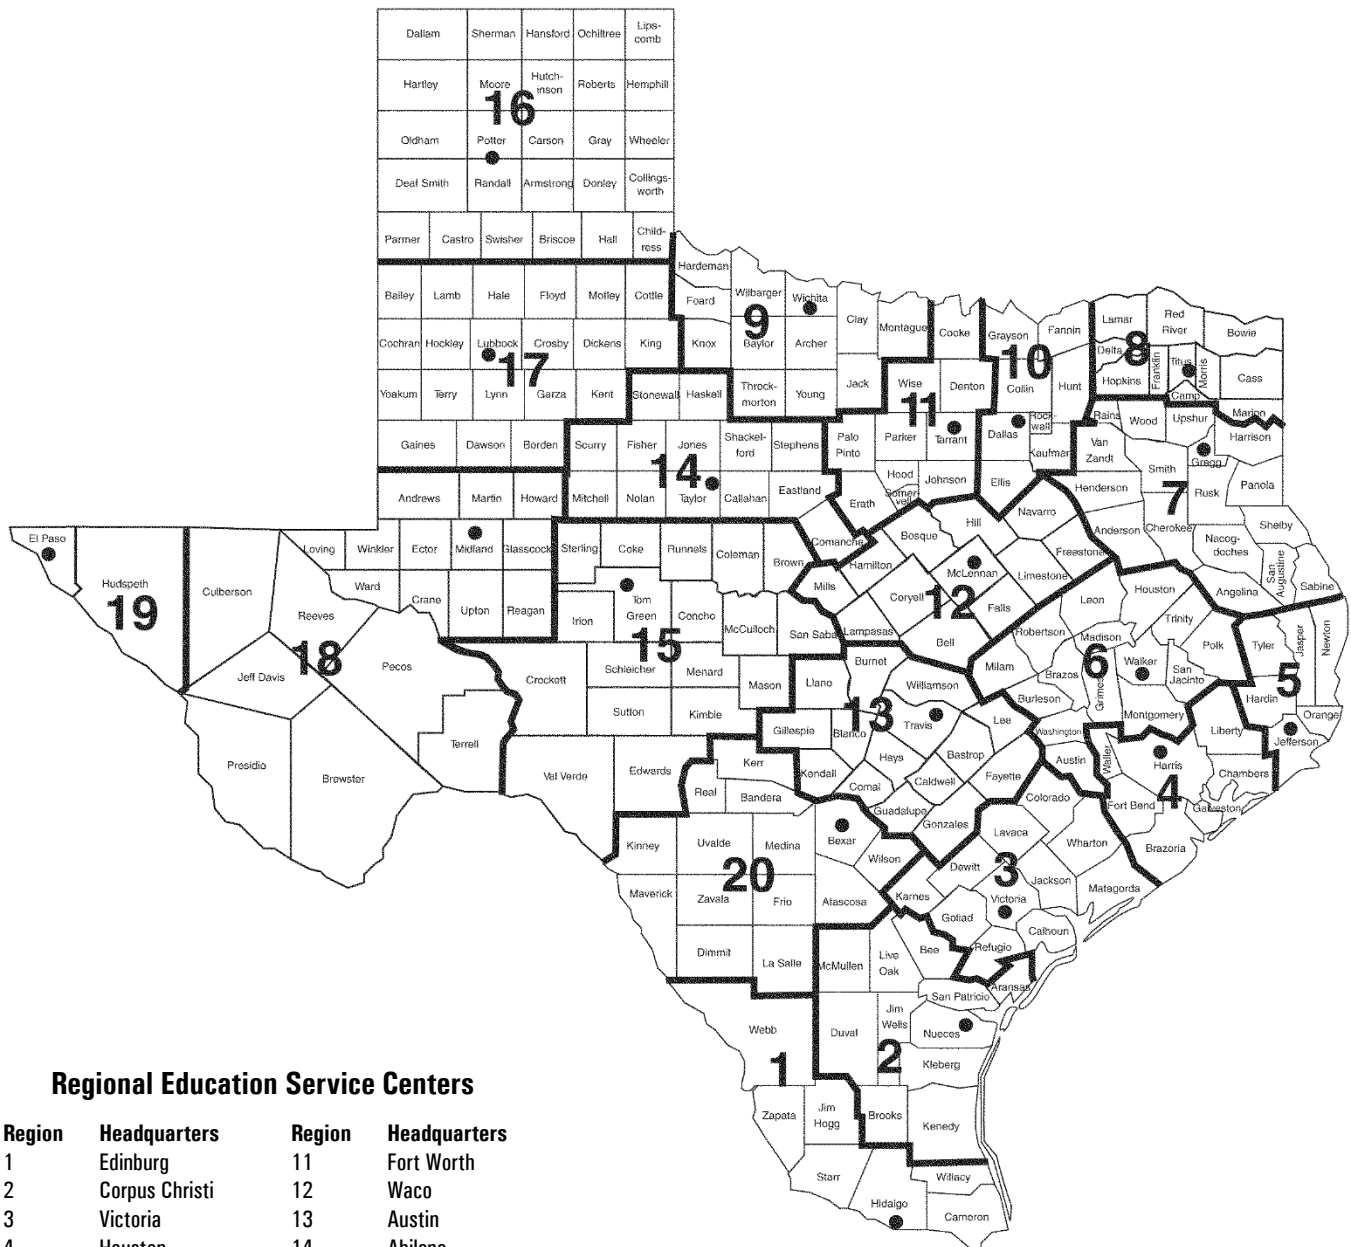

Texas Regional Education Service Centers

Texas Regional Education Service Centers, Map, December 2017

Regional Education Service Centers

Region	Headquarters	Region	Headquarters
1	Edinburg	11	Fort Worth
2	Corpus Christi	12	Waco
3	Victoria	13	Austin
4	Houston	14	Abilene
5	Beaumont	15	San Angelo
6	Huntsville	16	Amarillo
7	Kilgore	17	Lubbock
8	Mount Pleasant	18	Midland
9	Wichita Falls	19	El Paso
10	Richardson	20	San Antonio