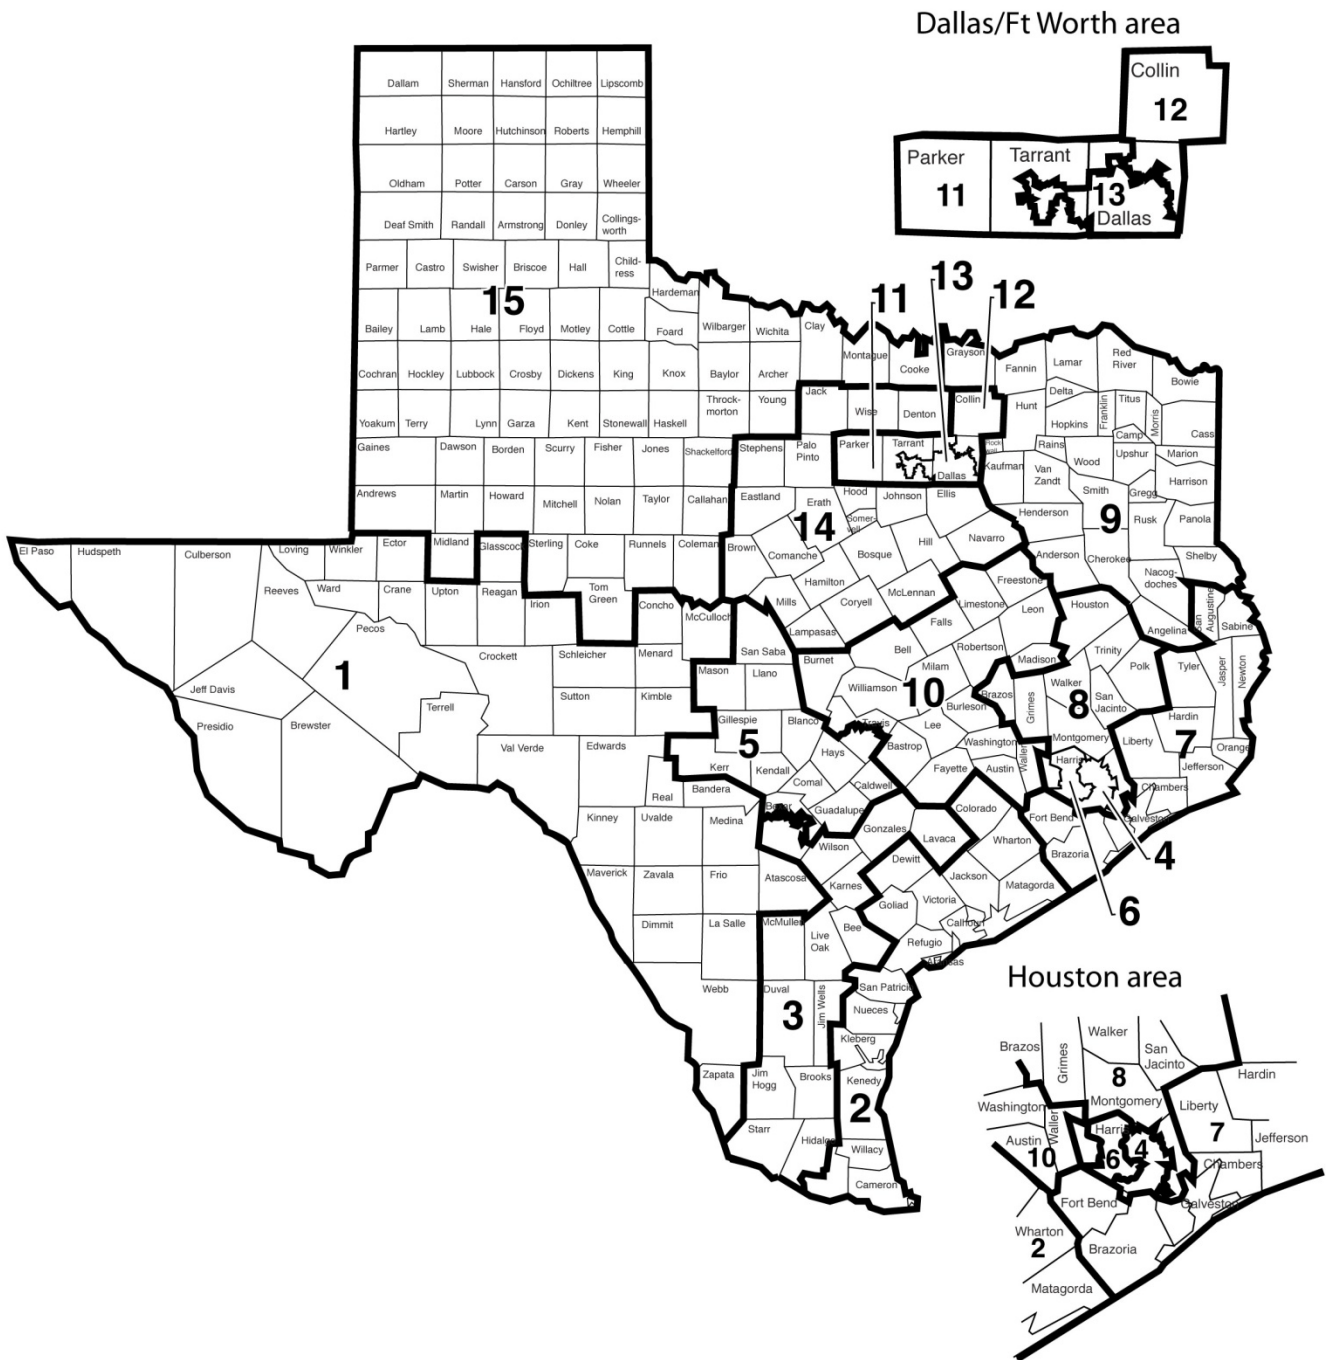

Texas

State Board of Education Districts

Texas State Board of Education Districts, Map, December 2017

Texas State Board of Education, December 2017 (State Board for Career and Technology Education)

William B. Travis Building, 1701 North Congress Avenue, Austin, Texas 78701-1494
Phone: (512) 463-9007 Fax: (512) 936-4319