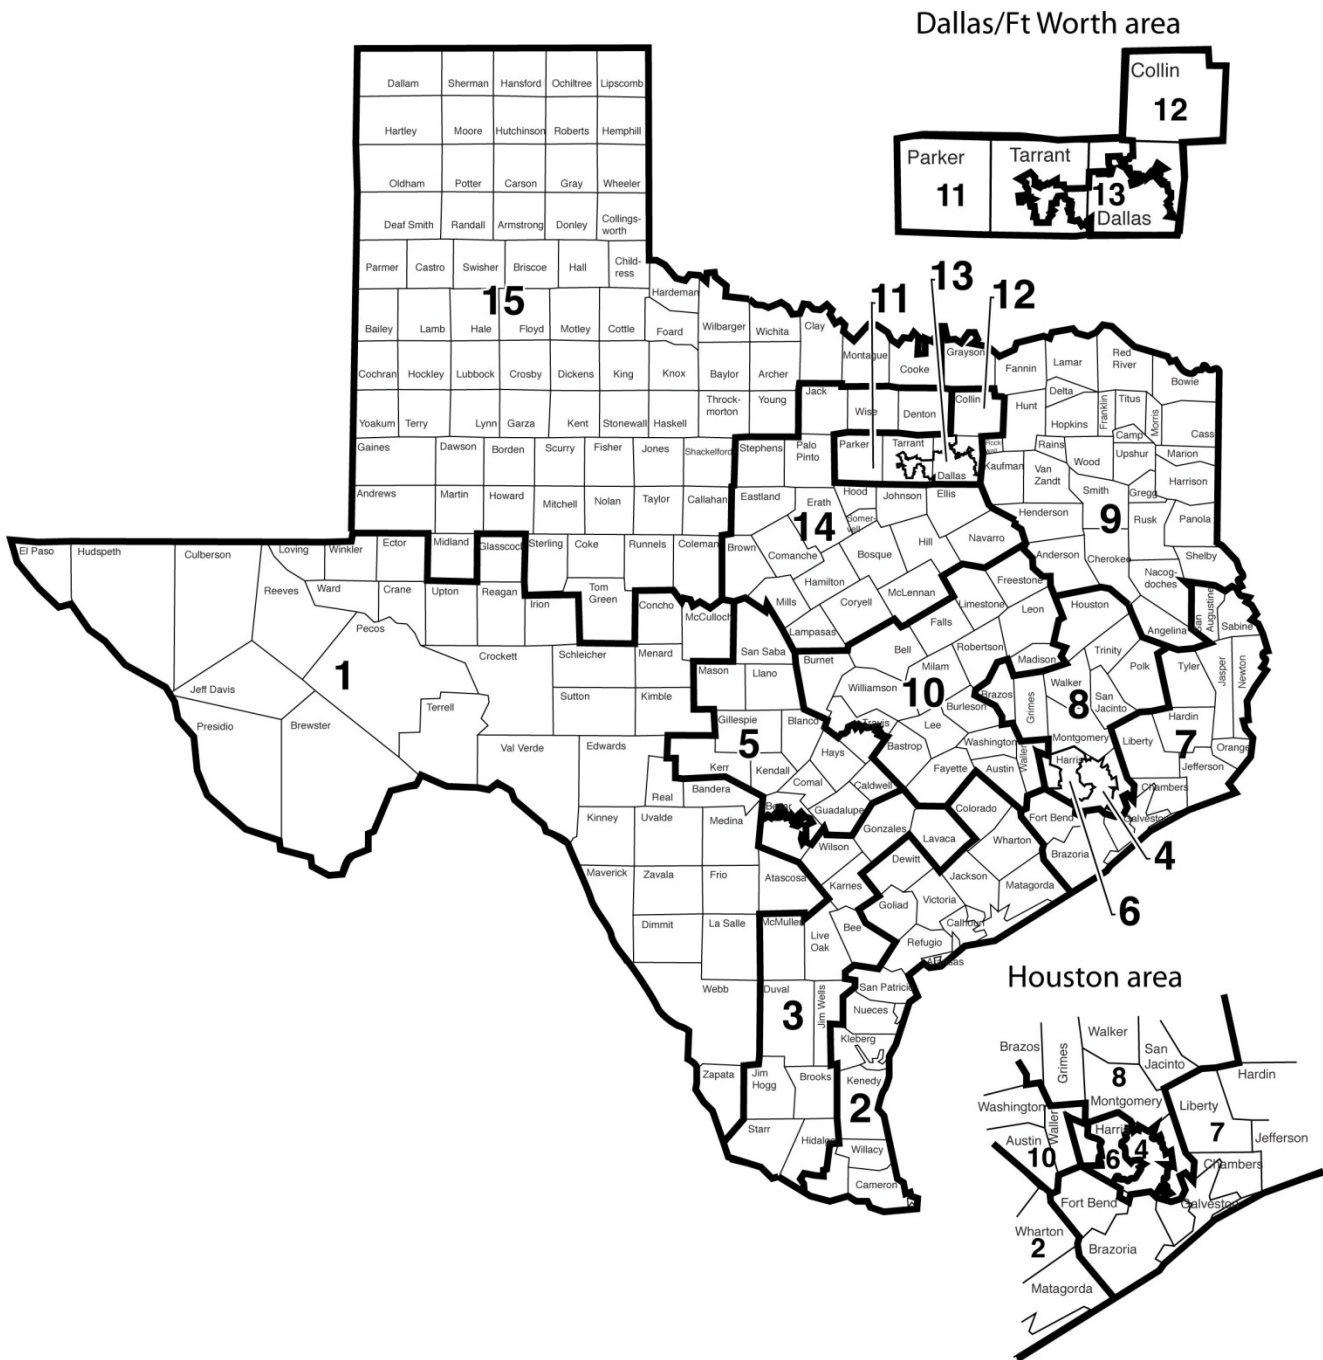

Texas State Board of Education Districts, Map, December 2017

Texas State Board of Education, December 2017 (State Board for Career and Technology Education)

William B. Travis Building, 1701 North Congress Avenue, Austin, Texas 78701-1494
Phone: (512) 463-9007 Fax: (512) 936-4319