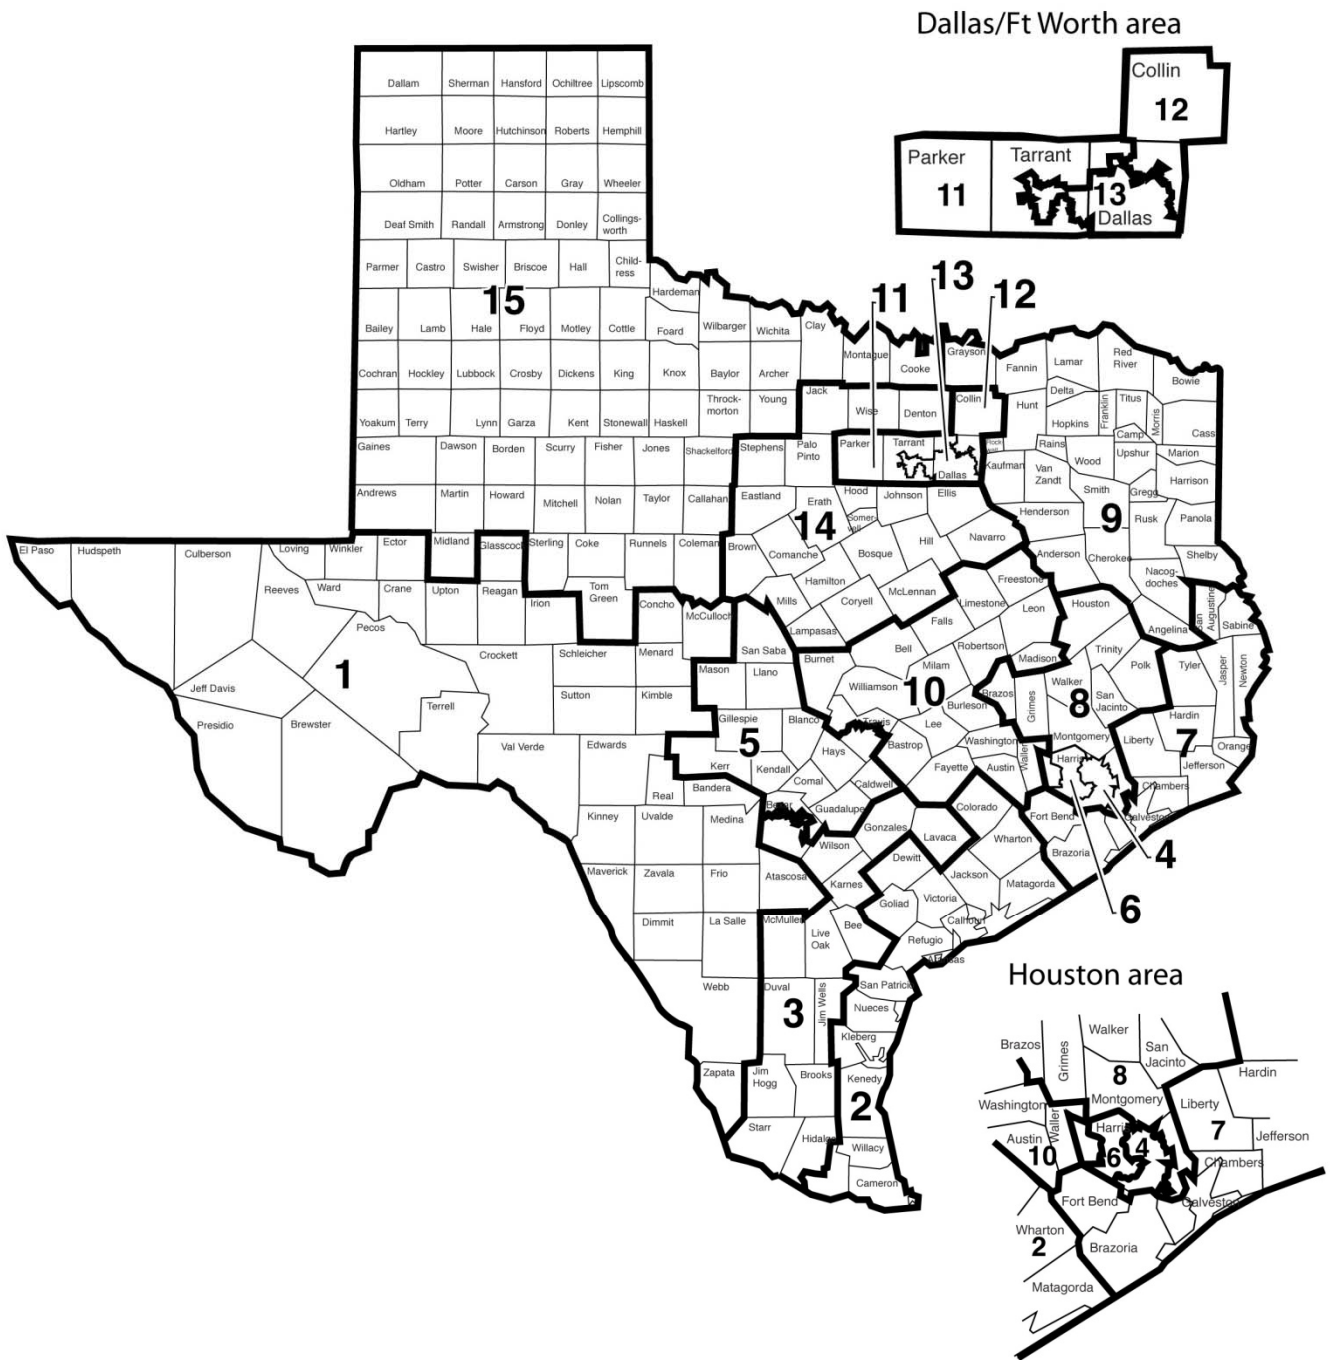

Texas

State Board of Education Districts

Texas State Board of Education Districts, Map, February 2019

Texas State Board of Education, February 2019 (State Board for Career and Technology Education)

William B. Travis Building, 1701 North Congress Avenue, Austin, Texas 78701-1494
Phone: (512) 463-9007 Fax: (512) 936-4319