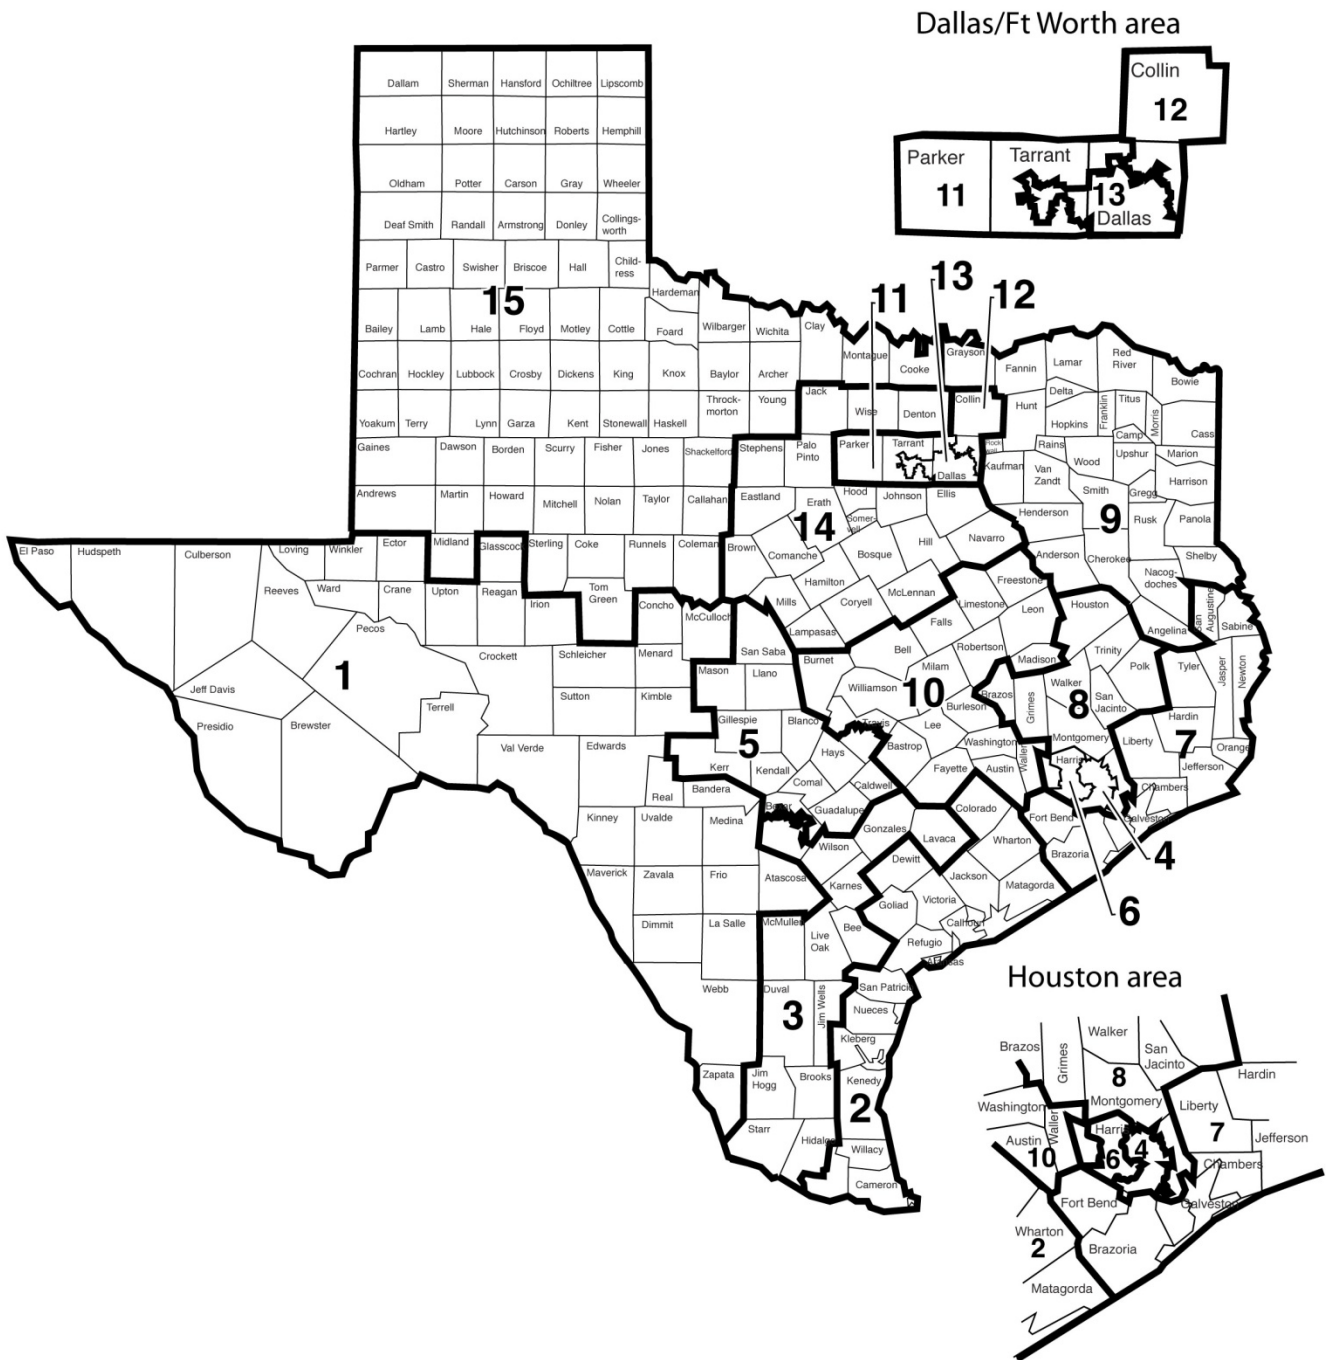

Texas

State Board of Education Districts

Texas State Board of Education Districts, Map, March 2020

Texas State Board of Education, March 2020 (State Board for Career and Technology Education)

William B. Travis Building, 1701 North Congress Avenue, Austin, Texas 78701-1494
Phone: (512) 463-9007 Fax: (512) 936-4319