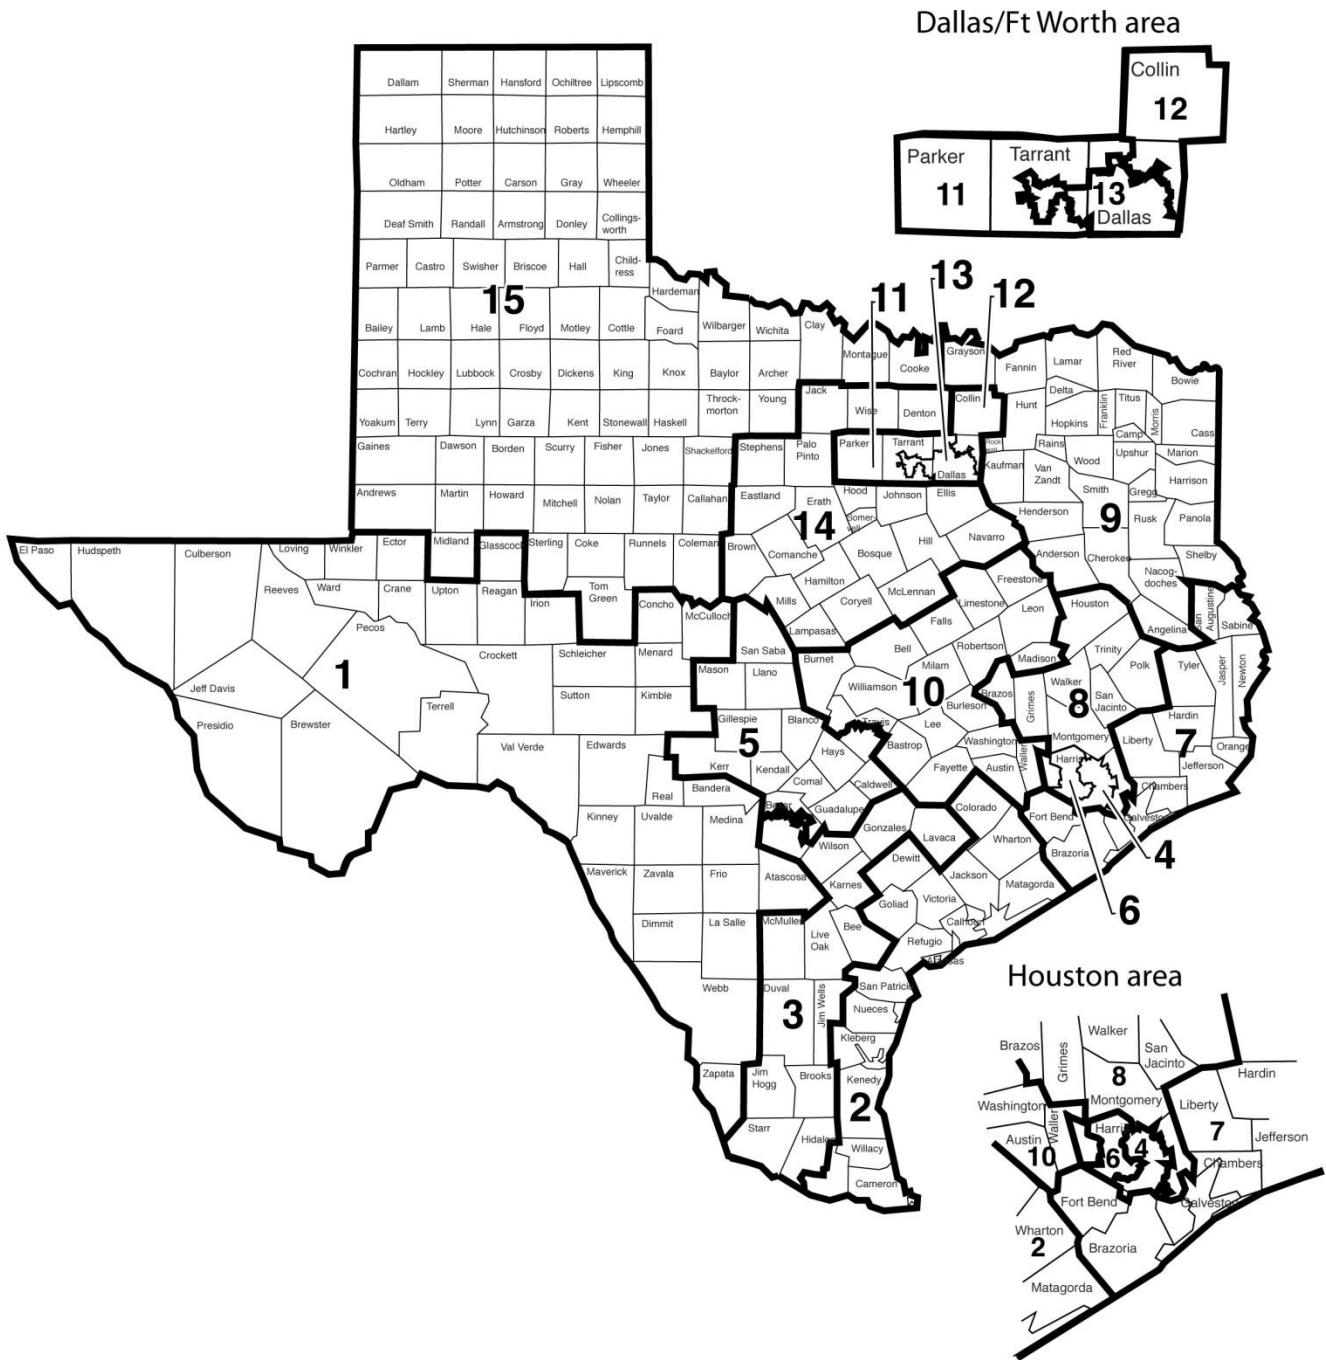

Texas

State Board of Education Districts

Texas State Board of Education Districts, Map, January 2022

Texas State Board of Education, January 2022 (State Board for Career and Technology Education)

William B. Travis Building, 1701 North Congress Avenue, Austin, Texas 78701-1494
Phone: (512) 463-9007 Fax: (512) 936-4319